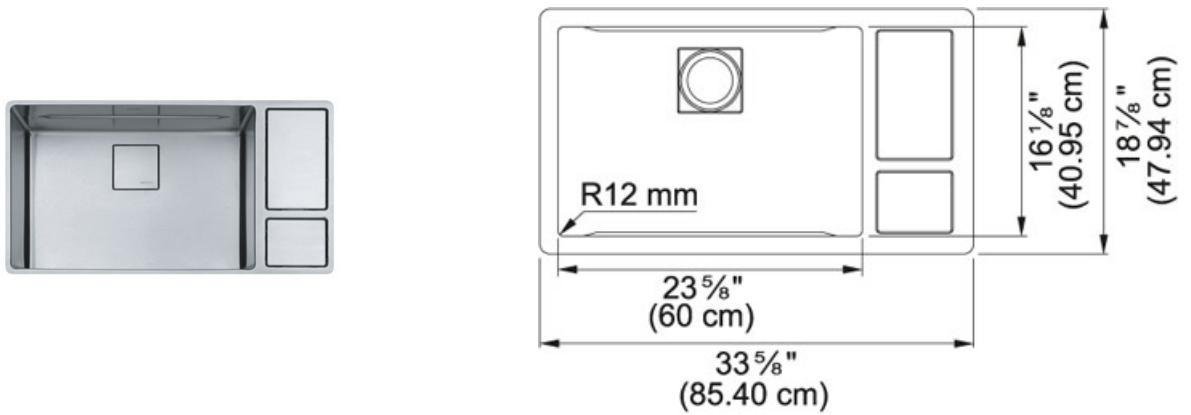

CUX110-24

CUX110-24 Stainless Steel | 122.0435.453

FAMILY : Sinks | FINISH : Stainless Steel | INSTALLATION TYPE : Undermount | SERIE : Chef Center | MODEL : CUX110-24

Includes drain tray, colander, shelf/bottom grid, cutting board and mat, roller mat, waste fitting, and drain cover.

TECHNICAL DATA

Cabinet Size	36"
Waste Outlet Diameter	3 1/2"
Length overall	33 5/8"
Width overall	18 7/8"
Depth Overall	9"
Length of large bowl	23 5/8"
Width of large bowl	16 1/8"
Depth of large bowl	9"
Number of Bowls	1
Gauge	18