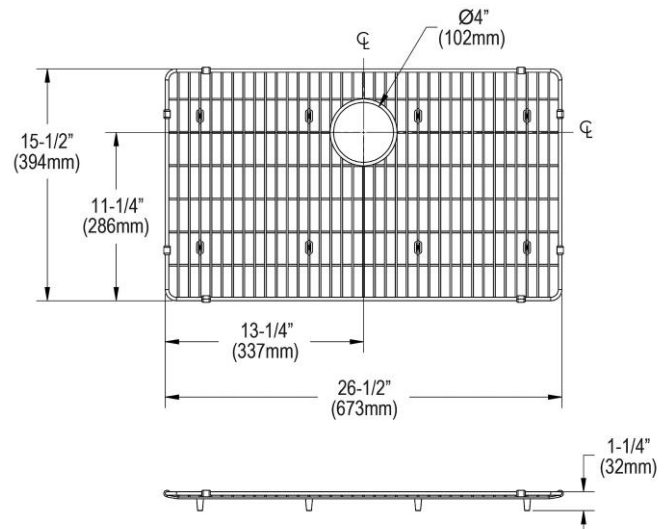

PART: _____ QTY: _____

PROJECT: _____

CONTACT: _____

DATE: _____

NOTES: _____

APPROVAL: _____

In keeping with our policy of continuing product improvement, Elkay reserves the right to change product specifications without notice. Please visit elkay.com for the most current version of Elkay product specification sheets. This specification describes an Elkay product with design, quality, and functional benefits to the user. When making a comparison of other producers' offerings, be certain these features are not overlooked.