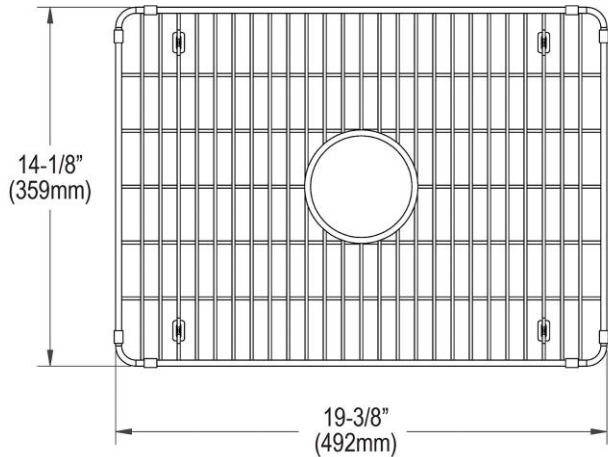

Material:	Stainless Steel
Finish:	Polished Stainless Steel
Dimensions:	19-3/8" x 14-1/8" x 1-1/4"

AMERICAN PRIDE. A LIFETIME TRADITION.
Like your family, the Elkay family has values and traditions that endure. For almost a century, Elkay has been a family-owned and operated company, providing thousands of jobs that support our families and communities.

[Clean and Care Manual (PDF)](#)

[Clean and Care Manual (PDF)](#)

[Warranty (PDF)](#)