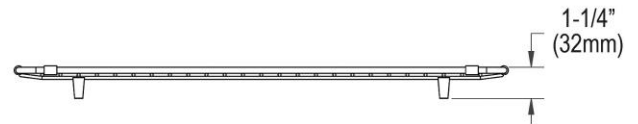

Material:	Stainless Steel
Finish:	Polished Stainless Steel
Dimensions:	19-3/8" x 14-1/8" x 1-1/4"

AMERICAN PRIDE. A LIFETIME TRADITION.
Like your family, the Elkay family has values and traditions that endure. For almost a century, Elkay has been a family-owned and operated company, providing thousands of jobs that support our families and communities.

[Clean and Care Manual (PDF)](#)

[Clean and Care Manual (PDF)](#)

[Warranty (PDF)](#)