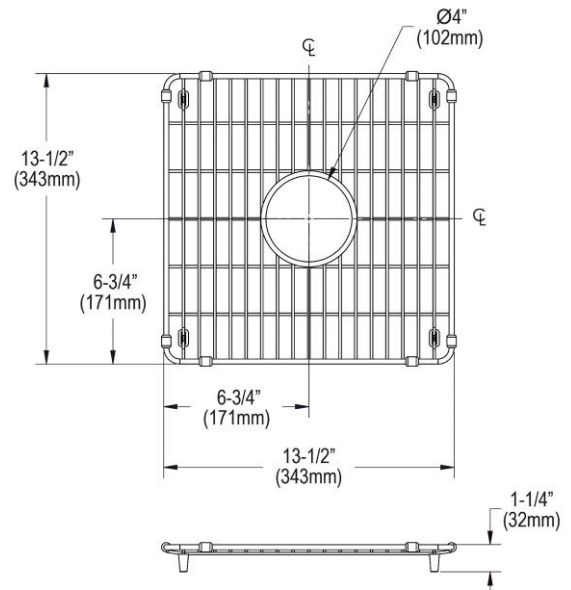

A Century of Tradition and Quality.

For more than 100 years, Elkay has been making innovative products and providing exceptional customer care. We take pride in offering plumbing products that make life easier, inspire change and leave the world a better place.

[Clean and Care Manual (PDF)](#)

[Clean and Care Manual (PDF)](#)

[Warranty (PDF)](#)