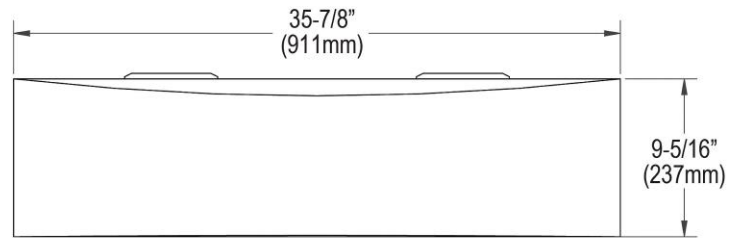

AMERICAN PRIDE. A LIFETIME TRADITION. Like your family, the Elkay family has values and traditions that endure. For almost a century, Elkay has been a family-owned and operated company, providing thousands of jobs that support our families and communities.

- [Clean and Care Manual (PDF)](#)
- [Installation Instructions (PDF)](#)
- [Warranty (PDF)](#)