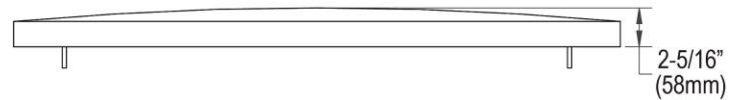

AMERICAN PRIDE. A LIFETIME TRADITION. Like your family, the Elkay family has values and traditions that endure. For almost a century, Elkay has been a family-owned and operated company, providing thousands of jobs that support our families and communities.

- [Clean and Care Manual (PDF)](#)
- [Installation Instructions (PDF)](#)
- [Warranty (PDF)](#)