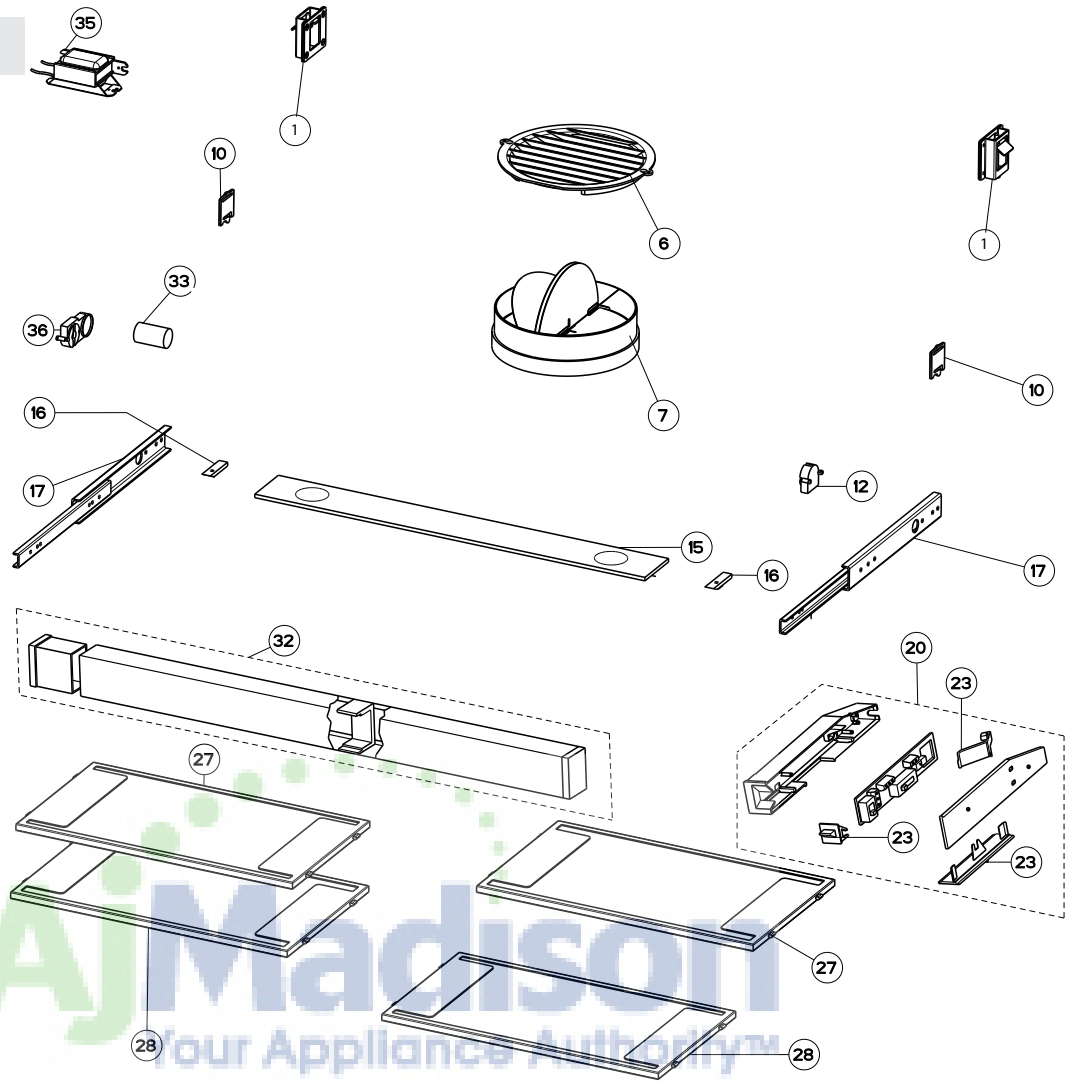

CRISTAL HC
body components

	Model Number	CRIS30 / 5980410	CRIS36 / 5980411	
Key	Description	30	36	Qty Req.
1	Hinge Clips Kit (2 in kit)	133.0078.993	133.0078.993	1
6	Vent Grate	133.0016.964	133.0016.964	1
7	Damper	133.0055.994	133.0055.994	1
10	Limit Switch	133.0073.613	133.0073.613	1
12	Lampholder	133.0072.806	133.0072.806	1
15	Glass diffuser	133.0017.619	133.0017.619	1
16	Diffuser clips	133.0055.253	133.0055.253	1
17	Slide guide	133.0068.113	133.0068.113	1
20	Switchbox kit	133.0073.615	133.0073.615	1
23	Switches (kit)	133.0073.616	133.0073.616	1
27	Front grease filter	133.0073.620	133.0073.623	2
28	Rear grease filter	133.0073.621	133.0073.624	2
32	White Front Trim	133.0073.617	133.0073.625	1
32	Black Front Trim	133.0073.618	133.0073.626	1
32	Brushed Aluminum Front Trim	133.0073.619	133.0073.627	1
33	Starter	133.0057.318	133.0057.318	1
35	Ballast	133.0052.881	133.0052.881	1
36	Lampholder Starter Holder	133.0072.810	133.0072.810	1

CRISTAL HC

motor components

	Model Number	CRIS30 / 5980410	CRIS36 / 5980411	
Key	Description	30	36	Qty Req.
303	Impeller DX	133.0064.540	133.0064.540	1
305	Motor rubber kit (5)	133.0016.966	133.0016.966	1
308	Motor	133.0073.611	133.0073.611	1
309	Impeller SX	133.0064.539	133.0064.539	1
314	Capacitor	133.0068.611	133.0068.611	1
399	Motor Group	133.0073.612	133.0073.612	1