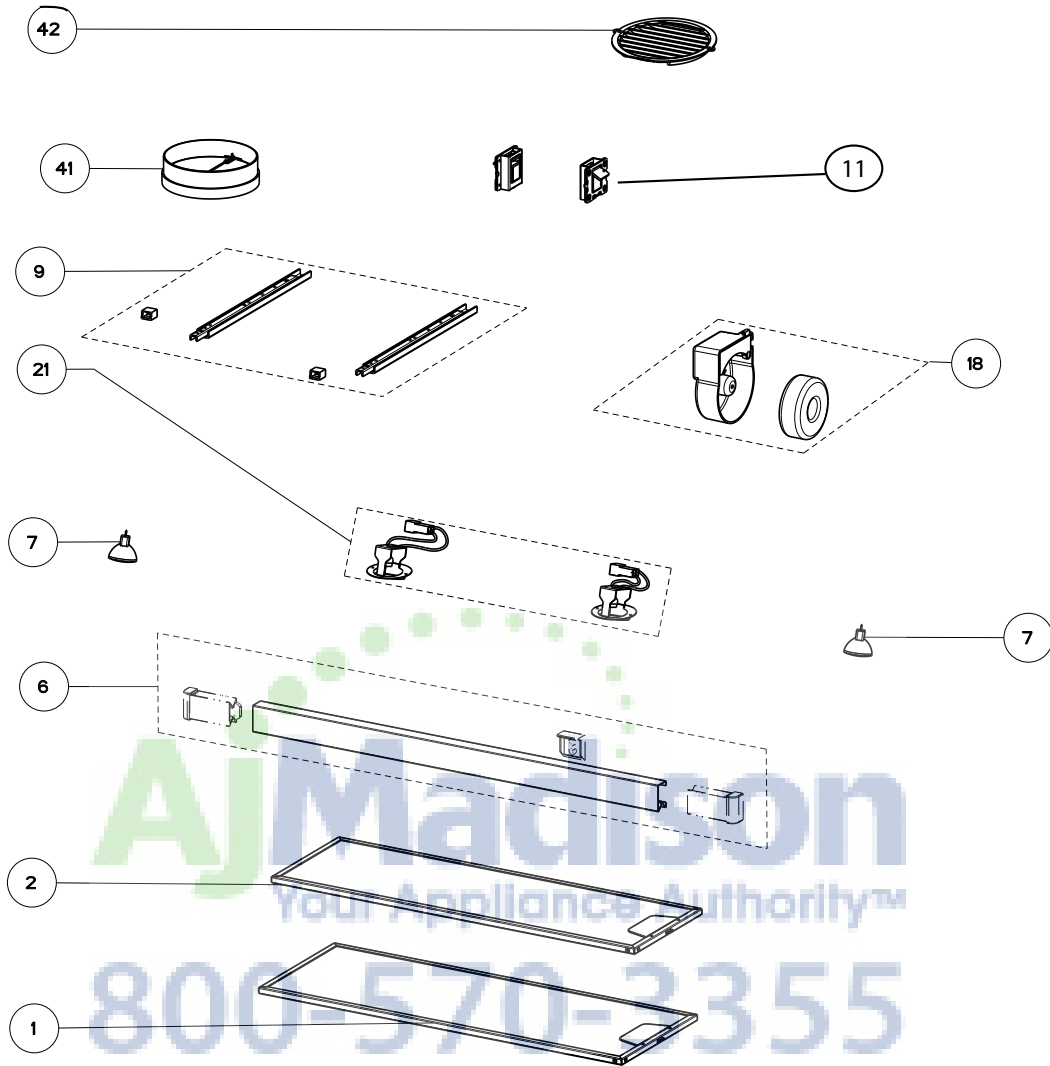

# CRISTAL 24 SS

## body components

	Model Number	CRIS24SS / 110.0065.830	
Key	Description	24	Qty Req.
1	Rear Grease Filter	133.0018.475	1
2	Front Grease Filter	133.0018.478	1
6	Front Panel Kit	133.0059.103	1
7	Halogen Lamp	133.0046.418	2
9	Sliding Guide Kit	133.0059.025	1
11	Hinge Clips Kit (2 in kit)	133.0078.993	1
18	Transformer Kit	133.0052.516	1
21	Lamp Holders Kit (2 in kit)	133.0060.539	1
41	Damper	133.0055.994	1
42	Ductless Vent Grate	133.0016.964	1

# CRISTAL 24 SS

control / motor components

199

302

305

312

399

	Model Number	CRIS24SS / 110.0065.830	
Key	Description	24	Qty Req.
199	Control Panel Kit	133.0067.035	1
302	Impeller Kit	133.0052.519	1
305	Motor Rubbers Kit (2 in kit)	133.0051.603	1
312	Capacitor	133.0060.648	1
399	Motor Group Kit	133.0052.518	1