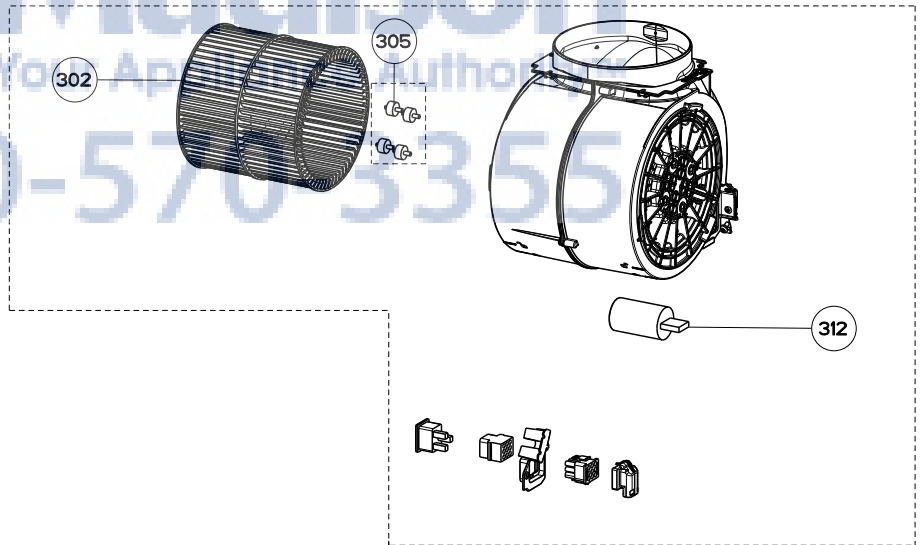

## body components

	Model Number	CRIS24SS / 110.0065.830	
Key	Description	24	Qty Req.
1	Rear Grease Filter	133.0018.475	1
2	Front Grease Filter	133.0018.478	1
6	Front Panel Kit	133.0059.103	1
7	Halogen Lamp	133.0046.418	2
9	Sliding Guide Kit	133.0059.025	1
11	Hinge Clips Kit (2 in kit)	133.0078.993	1
18	Transformer Kit	133.0052.516	1
21	Lamp Holders Kit (2 in kit)	133.0060.539	1
41	Damper	133.0055.994	1
42	Ductless Vent Grate	133.0016.964	1

# CRISTAL 24 SS

control / motor components

199

302

305

312

399

	Model Number	CRIS24SS / 110.0065.830	
Key	Description	24	Qty Req.
199	Control Panel Kit	133.0067.035	1
302	Impeller Kit	133.0052.519	1
305	Motor Rubbers Kit (2 in kit)	133.0051.603	1
312	Capacitor	133.0060.648	1
399	Motor Group Kit	133.0052.518	1