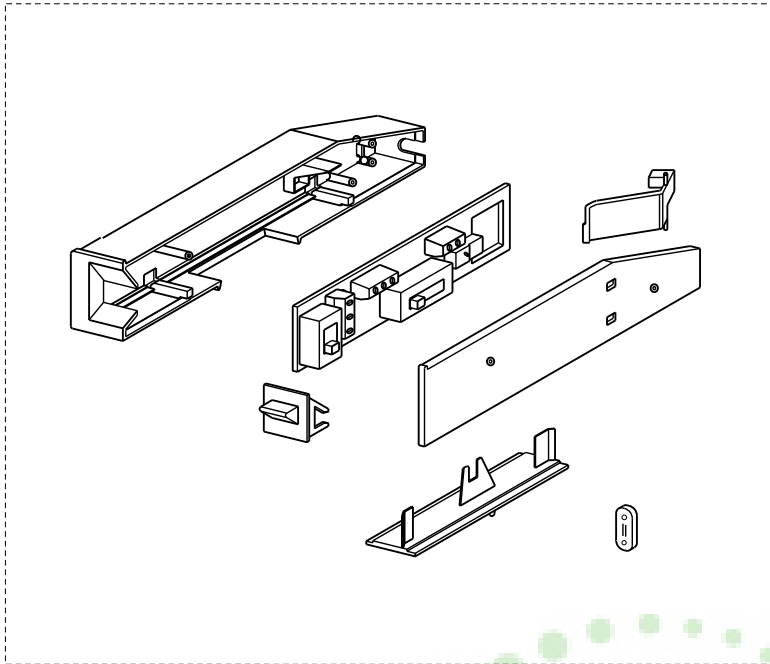

# CRISTAL 24 SS

## body components

	Model Number	CRIS24SS / 110.0065.830	
Key	Description	24	Qty Req.
1	Rear Grease Filter	133.0018.475	1
2	Front Grease Filter	133.0018.478	1
6	Front Panel Kit	133.0059.103	1
7	Halogen Lamp	133.0046.418	2
9	Sliding Guide Kit	133.0059.025	1
11	Hinge Clips Kit (2 in kit)	133.0078.993	1
18	Transformer Kit	133.0052.516	1
21	Lamp Holders Kit (2 in kit)	133.0060.539	1
41	Damper	133.0055.994	1
42	Ductless Vent Grate	133.0016.964	1

# CRISTAL 24 SS

control / motor components

199

302

305

312

399

	Model Number	CRIS24SS / 110.0065.830	
Key	Description	24	Qty Req.
199	Control Panel Kit	133.0067.035	1
302	Impeller Kit	133.0052.519	1
305	Motor Rubbers Kit (2 in kit)	133.0051.603	1
312	Capacitor	133.0060.648	1
399	Motor Group Kit	133.0052.518	1