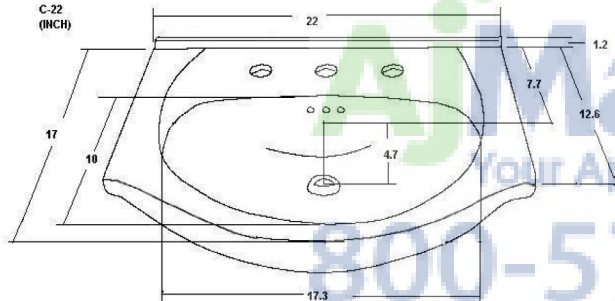

# Capri Ceramic Sinks by Empire

Capri 22"

Capri 26"

800-570-3355