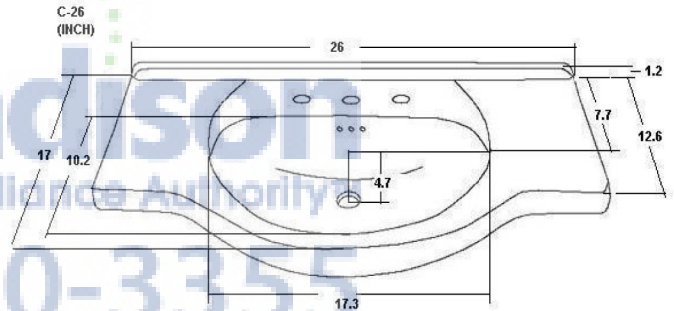

# Capri Ceramic Sinks by Empire

Capri 22"

Capri 26"

800-570-3355