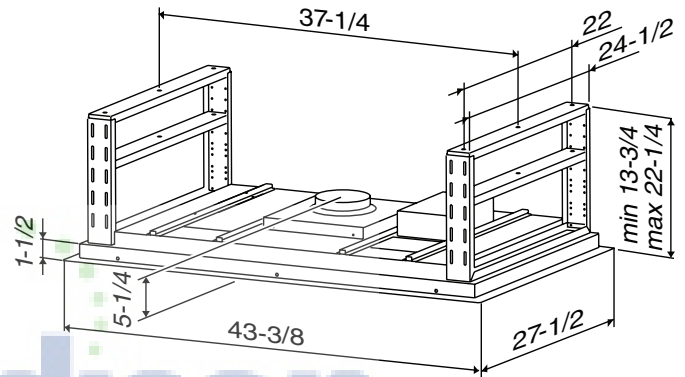

OPTIONS

- 8-in. to 10-in. transition (Model 414)

WITH OPTIONAL BLOWER MODELS		BLOWER CFM	VOLTS	AMPS	DUCT
EB6	wall or roof mount remote blowers	600 max.	120	0.43 (lights only) + 6.0 max. (blower only)	8-in. round at the hood. See blower specs for duct requirements.
EB9		900 max.			
EB12		1200 max.			
EB15		1500 max.			
ILB3	attic installed inline blowers	280 max.			
ILB6		600 max.			
ILB9		800 max.			
ILB11		1100 max.			

BEST Hartford, Wisconsin www.BestRangeHoods.com 800-558-1711
BEST Drummondville, QC, Canada www.BestRangeHoods.com 866-737-7770

REFERENCE	QTY.	REMARKS	Project
			Location
			Architect
			Engineer
			Contractor
			Submitted by Date