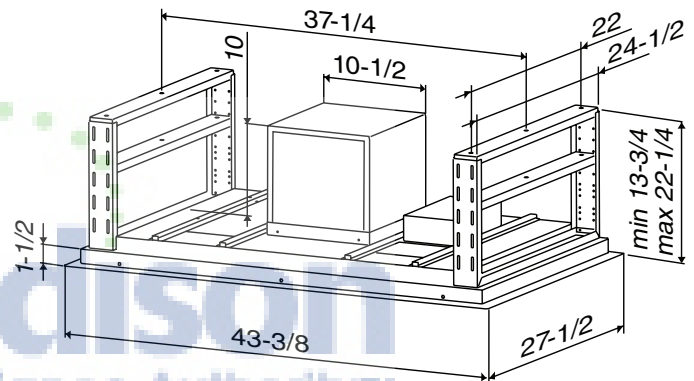

FEATURES

- Italian design
- Ceiling mount
- Finishes: 430 brushed stainless steel #4
- Width: 110 cm (43-3/8")
- Ducted only
- 6" round duct connector/backdraft damper
- 1-level LED lighting (6 lamps included - 3 watts each)
- 4-speed electronic light touch control
- Remote control included
- Quiet, variable-speed centrifugal blower with high-efficiency motor produces 500 CFM of exhaust
- Delay timer control automatically shuts off range hood after 10 minutes
- Filter clean reminder
- Dishwasher-safe filters feature a quick-release latch
- For indoor use only