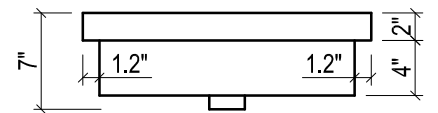

CHELSEA 21 FOR TRIBECA

TRIBECA 21" CERAMIC SINK
(available in 1 hole or 8" faucet drills)

FRONT VIEW

SIDE VIEW

TOP VIEW

FRONT VIEW

TOP VIEW

BACK VIEW