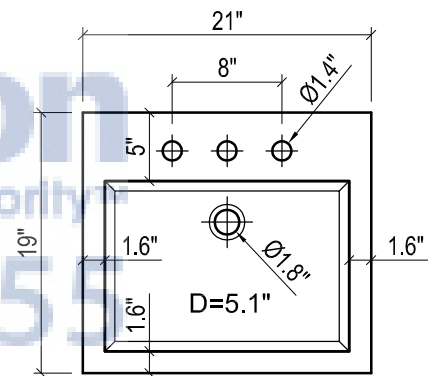

CHELSEA 21 FOR TRIBECA

TRIBECA 21" CERAMIC SINK
(available in 1 hole or 8" faucet drills)

FRONT VIEW

SIDE VIEW

TOP VIEW

FRONT VIEW

TOP VIEW

BACK VIEW