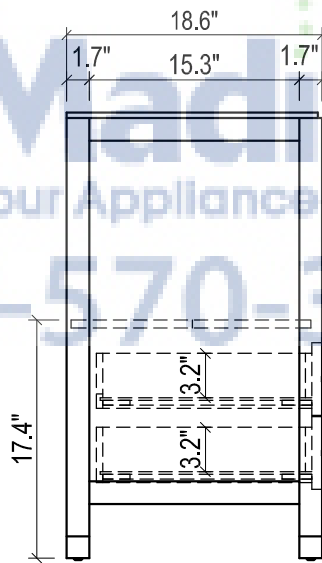

CHELSEA 21 FOR TRIBECA

TRIBECA 21" CERAMIC SINK
(available in 1 hole or 8" faucet drills)

FRONT VIEW

SIDE VIEW

TOP VIEW

FRONT VIEW

TOP VIEW

BACK VIEW