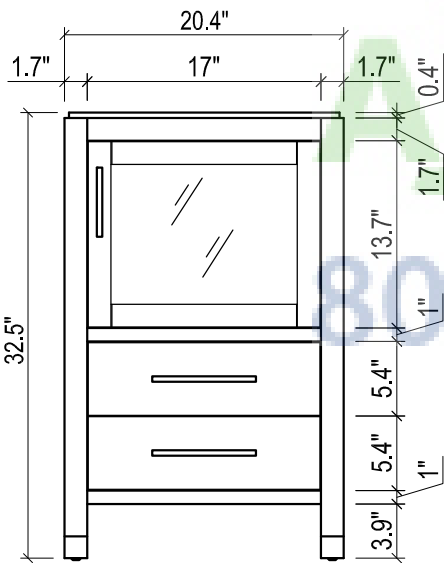

CHELSEA 21 FOR TRIBECA

TRIBECA 21" CERAMIC SINK
(available in 1 hole or 8" faucet drills)

FRONT VIEW

SIDE VIEW

TOP VIEW

FRONT VIEW

TOP VIEW

BACK VIEW