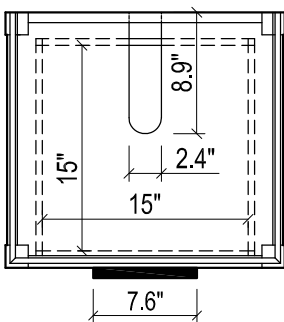

CHELSEA 21 FOR TRIBECA

TRIBECA 21" CERAMIC SINK
(available in 1 hole or 8" faucet drills)

FRONT VIEW

SIDE VIEW

TOP VIEW

FRONT VIEW

TOP VIEW

BACK VIEW