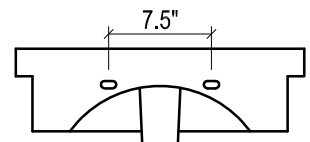

CHELSEA 21 FOR TRIBECA

TRIBECA 21" CERAMIC SINK
(available in 1 hole or 8" faucet drills)

FRONT VIEW

SIDE VIEW

TOP VIEW

FRONT VIEW

TOP VIEW

BACK VIEW