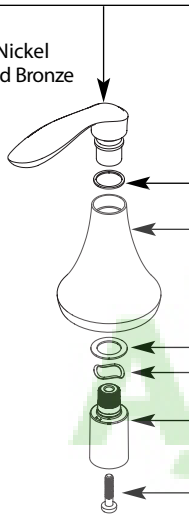

Buy it for looks. Buy it for life.®

■ Valve: CA9000, CA69000

Illustrated Parts

EVA™		
Two-Handle Widespread Lavatory Faucet Trim		
MODEL	HANDLE	FINISH
CAT6420	Lever	Chrome
CAT6420BN	Lever	Brushed Nickel
CAT6420ORB	Lever	Oil Rubbed Bronze

Handle Kit - HOT or COLD

- 128866** Chrome
- 128866BN** Brushed Nickel
- 128866ORB** Oil Rubbed Bronze

Lift Rod Kit

- 128865** Chrome
- 128865BN** Brushed Nickel
- 128865ORB** Oil Rubbed Bronze

Spout Kit

- 128864** Chrome
- 128864BN** Brushed Nickel
- 128864ORB** Oil Rubbed Bronze

800-570-3555

Pop-Up Plug & Seat

- 10709** Chrome
- 10709BN** Brushed Nickel
- 10709ORB** Oil Rubbed Bronze