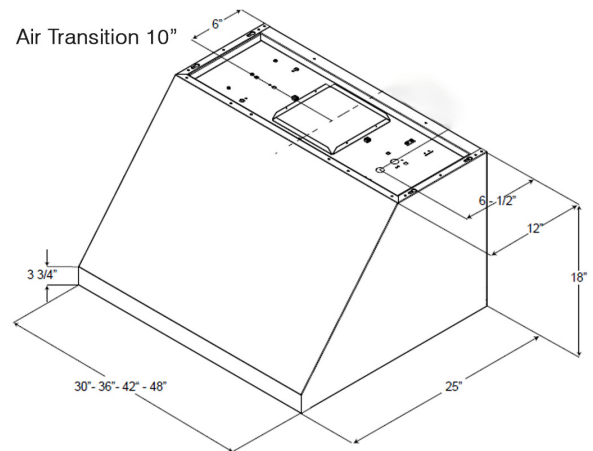

Optional Stainless Steel Back Splash & Warming Racks

CODE: KIT02162 / MODEL: EXXBSK30 (30 inch)
CODE: KIT02163 / MODEL: EXXBSK36 (36 inch)
CODE: KIT02624 / MODEL: ECLBSK42 (42 inch)
CODE: KIT02166 / MODEL: ECLBSK48 (48 inch)

Optional Heat Lamp Kit

CODE: KIT02745 / MODEL: ECLHLK30 (30 inch)
CODE: KIT02746 / MODEL: ECLHLK36 (36 inch)
CODE: KIT02621 / MODEL: ECLHLK42 (42 inch)
CODE: KIT02747 / MODEL: ECLHLK48 (48 inch)

LINE DRAWING