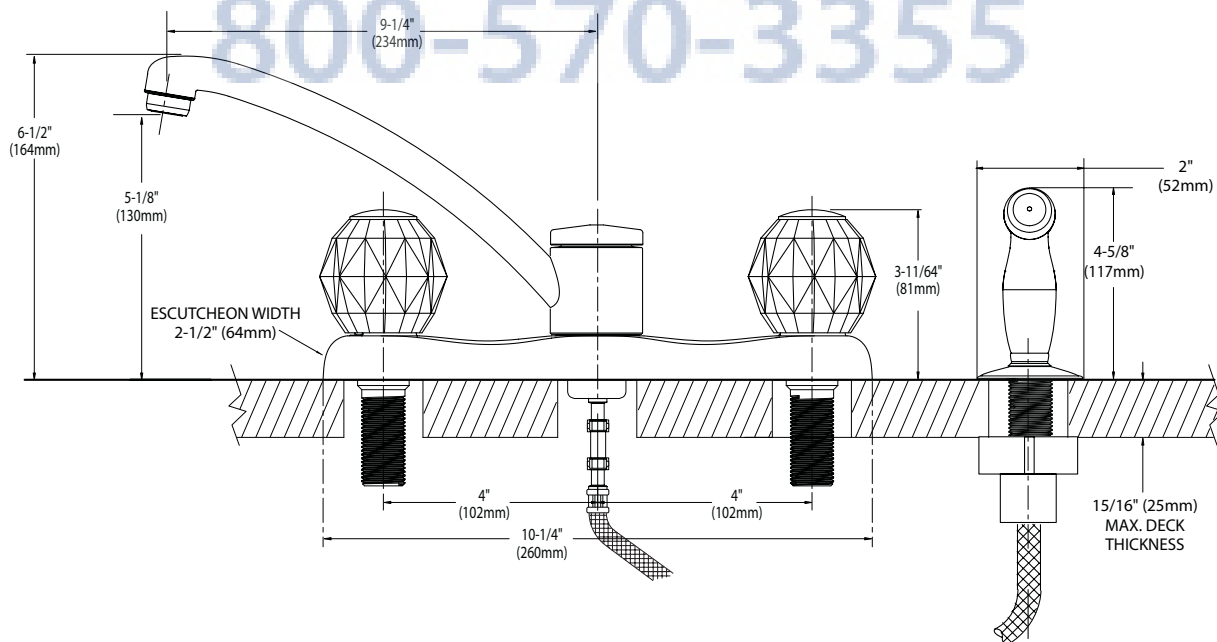

Buy it for looks. Buy it for life.®

Specifications

FAUCET DESCRIPTION

- Metal construction with various finishes identified by suffix
- 1/2" IPS connections will accept standard ball nose connection for 3/8" tubing
- Includes Protégé side spray with Hydrolock® quick connect system

Bulk Model: CA67910 series
CA67900 series (less spray)

NOTE: DESIGNED TO BE INSTALLED THROUGH
4 HOLES - 1" MIN. DIA. AND ON 4" CENTERS

CRITICAL DIMENSIONS

(DO NOT SCALE)