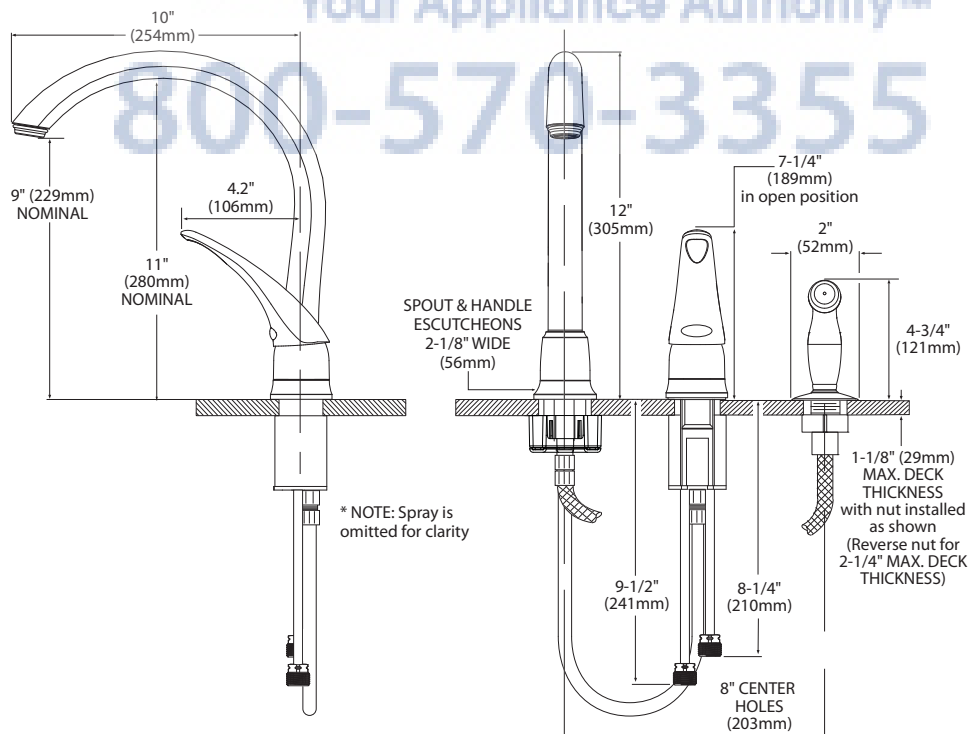

Buy it for looks. Buy it for life.®

Specifications

FAUCET DESCRIPTION

- Metal construction with various finishes identified by suffix
- 1/2" IPS connections will accept standard ball nose connection for 3/8" tubing
- Includes Protégé side spray

OPERATION

- Lever style handle
- Temperature controlled by 130° arc of handle travel
- Will operate with less than 5 lbs. of force

FLOW

- Aerator is limited to 2.2 gpm (8.3 L/min).

CARTRIDGE

- 1225 cartridge design
- Nonmetallic, nonferrous and stainless steel material

Models: CA7730 series

Spout, Handle, & Hose Spray install through deck holes a minimum of 1-1/4" (32mm) in diameter.

CRITICAL DIMENSIONS

(DO NOT SCALE)

FOR MORE INFORMATION CALL: 1-800-BUY-MOEN

www.moen.com