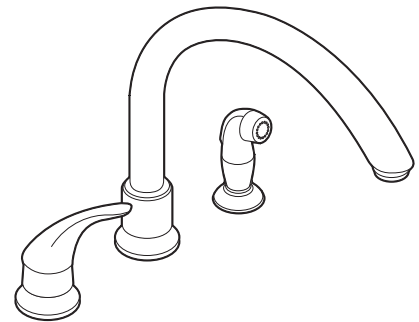

Buy it for looks. Buy it for life.®

Specifications

FAUCET DESCRIPTION

- Metal construction with various finishes identified by suffix
- 1/2" IPS connections will accept standard ball nose connection for 3/8" tubing
- Includes Protégé side spray

OPERATION

- Lever style handle
- Temperature controlled by 130° arc of handle travel
- Will operate with less than 5 lbs. of force

FLOW

- Aerator is limited to 2.2 gpm (8.3 L/min).

CARTRIDGE

- 1225 cartridge design
- Nonmetallic, nonferrous and stainless steel material

STANDARDS

- Third party certified to CSA B-125.1, ASME A112.18.1 and all applicable requirements referenced therein including NSF61/9
- Contains no more than 0.25% weighted average lead content
- Complies with California Proposition 65 and with the Federal Safe Drinking Water Act
- **ADA** for lever handle

WARRANTY

- Lifetime limited warranty against leaks, drips and finish defects to the original consumer purchaser
- 5 year warranty if used in commercial installations

MONTICELLO® with Cathedral™ Spout Single-Handle Kitchen Faucet with Protégé Side Spray

Models: CA7730 series

Spout, Handle, & Hose Spray install through deck holes a minimum of 1-1/4" (32mm) in diameter.