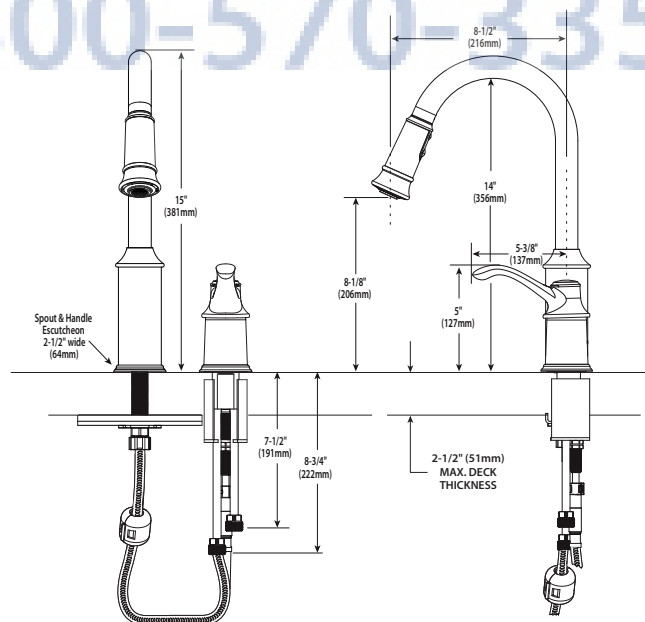

Buy it for looks. Buy it for life.®

Specifications

FAUCET DESCRIPTION

- Metal construction with various finishes identified by suffix
- High arc spout provides the height and reach to fill or clean large pots while the pulldown feature provides the infinite maneuverability for cleaning or rinsing
- Hydrolock® quick connect system
- Pulldown spray with 68" braided hose
- 1/2" IPS connections will accept standard ball nose connection for 3/8" tubing

OPERATION

- Single handle lever
- When filling a vessel outside of the sink, the pause feature conveniently stops the flow of water as the wand passes over the countertop
- Convenient single-button actuation provides flexibility to switch from stream to spray mode

FLOW

- Flow is limited to 2.2 gpm (8.3 L/min) at 60 psi

CARTRIDGE

- 1225 cartridge design
- Engineered polymers, non-ferrous and stainless steel materials

STANDARDS

- Third party certified to CSA B-125.1, ASME A112.18.1 and all applicable requirements therein including NSF61/9
- Contains no more than 0.25% weighted average lead content
- Complies with California Proposition 65 and with the Federal Safe Drinking Water Act
- The backflow protection system in this device consists of two independently operating check valves, a primary and a secondary which prevent backflow.
- ADA  for lever handle

Aberdeen™
Single Handle High Arc Pulldown
Kitchen Faucet

Models: CA7590 series

NOTE: DESIGNED TO INSTALL
THRU 2 HOLES 1-1/4" (32mm) MIN. DIA.

WARRANTY

- Lifetime limited warranty against leaks, drips and finish defects to the original consumer purchaser
- 5 year warranty if used in commercial installations