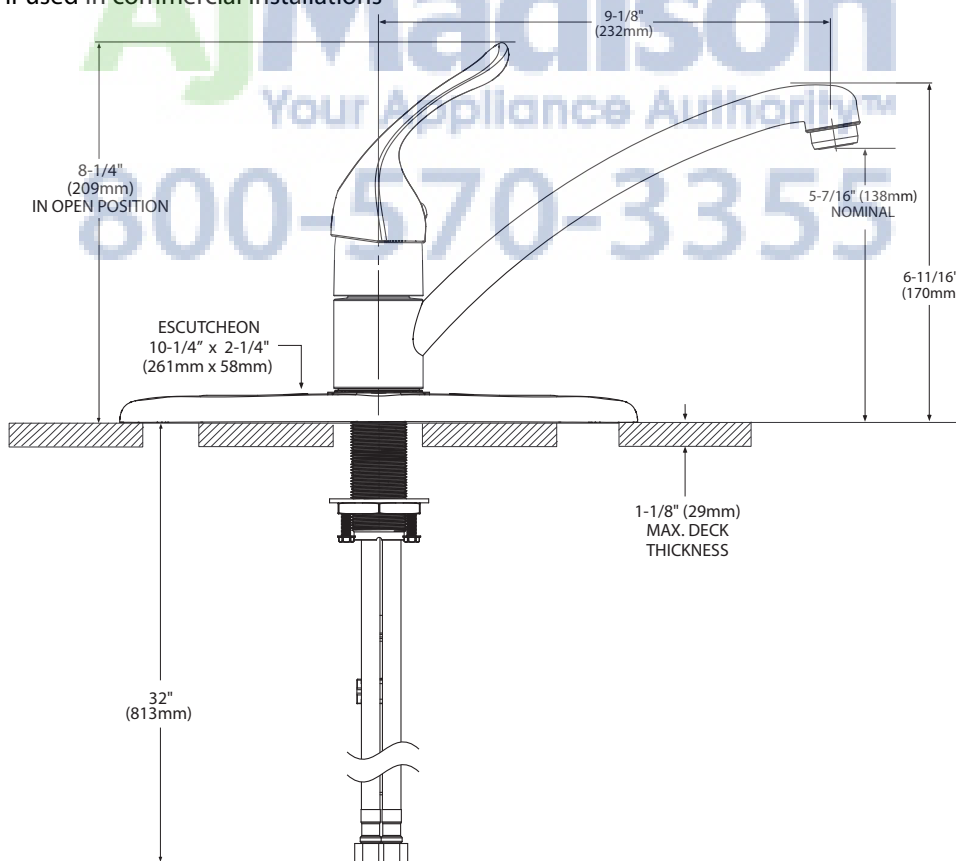

Buy it for looks. Buy it for life.®

Specifications

FAUCET DESCRIPTION

- Metal construction with various finishes identified by suffix
- Flexible supplies with 3/8" compression fittings

OPERATION

- Loop style handle
- Temperature controlled by 100° arc of handle travel
- Will operate with less than 5lbs. of force

FLOW

- Aerator is limited to 2.2 gpm max (8.3 L/min)

CARTRIDGE

- 1255™ Duralast™ cartridge

STANDARDS

- Third party certified to: CSA B-125.1, ASME A112.18.1, and all applicable requirements referenced therein including NSF61/9
- Contains no more than 0.25% weighted average lead content
- Complies with California Proposition 65 and with the Federal Safe Water Drinking Act
- **ADA**  for lever handles

Model: CA7445 less spray
CA7460 with spray

Bulk Model: CA67445 less spray
CA67460 with spray

NOTE: DESIGNED TO INSTALL THROUGH
3 HOLES 1-1/4" (32mm) MIN. DIA. AND 4" (102mm)
ON CENTER.

CRITICAL DIMENSIONS