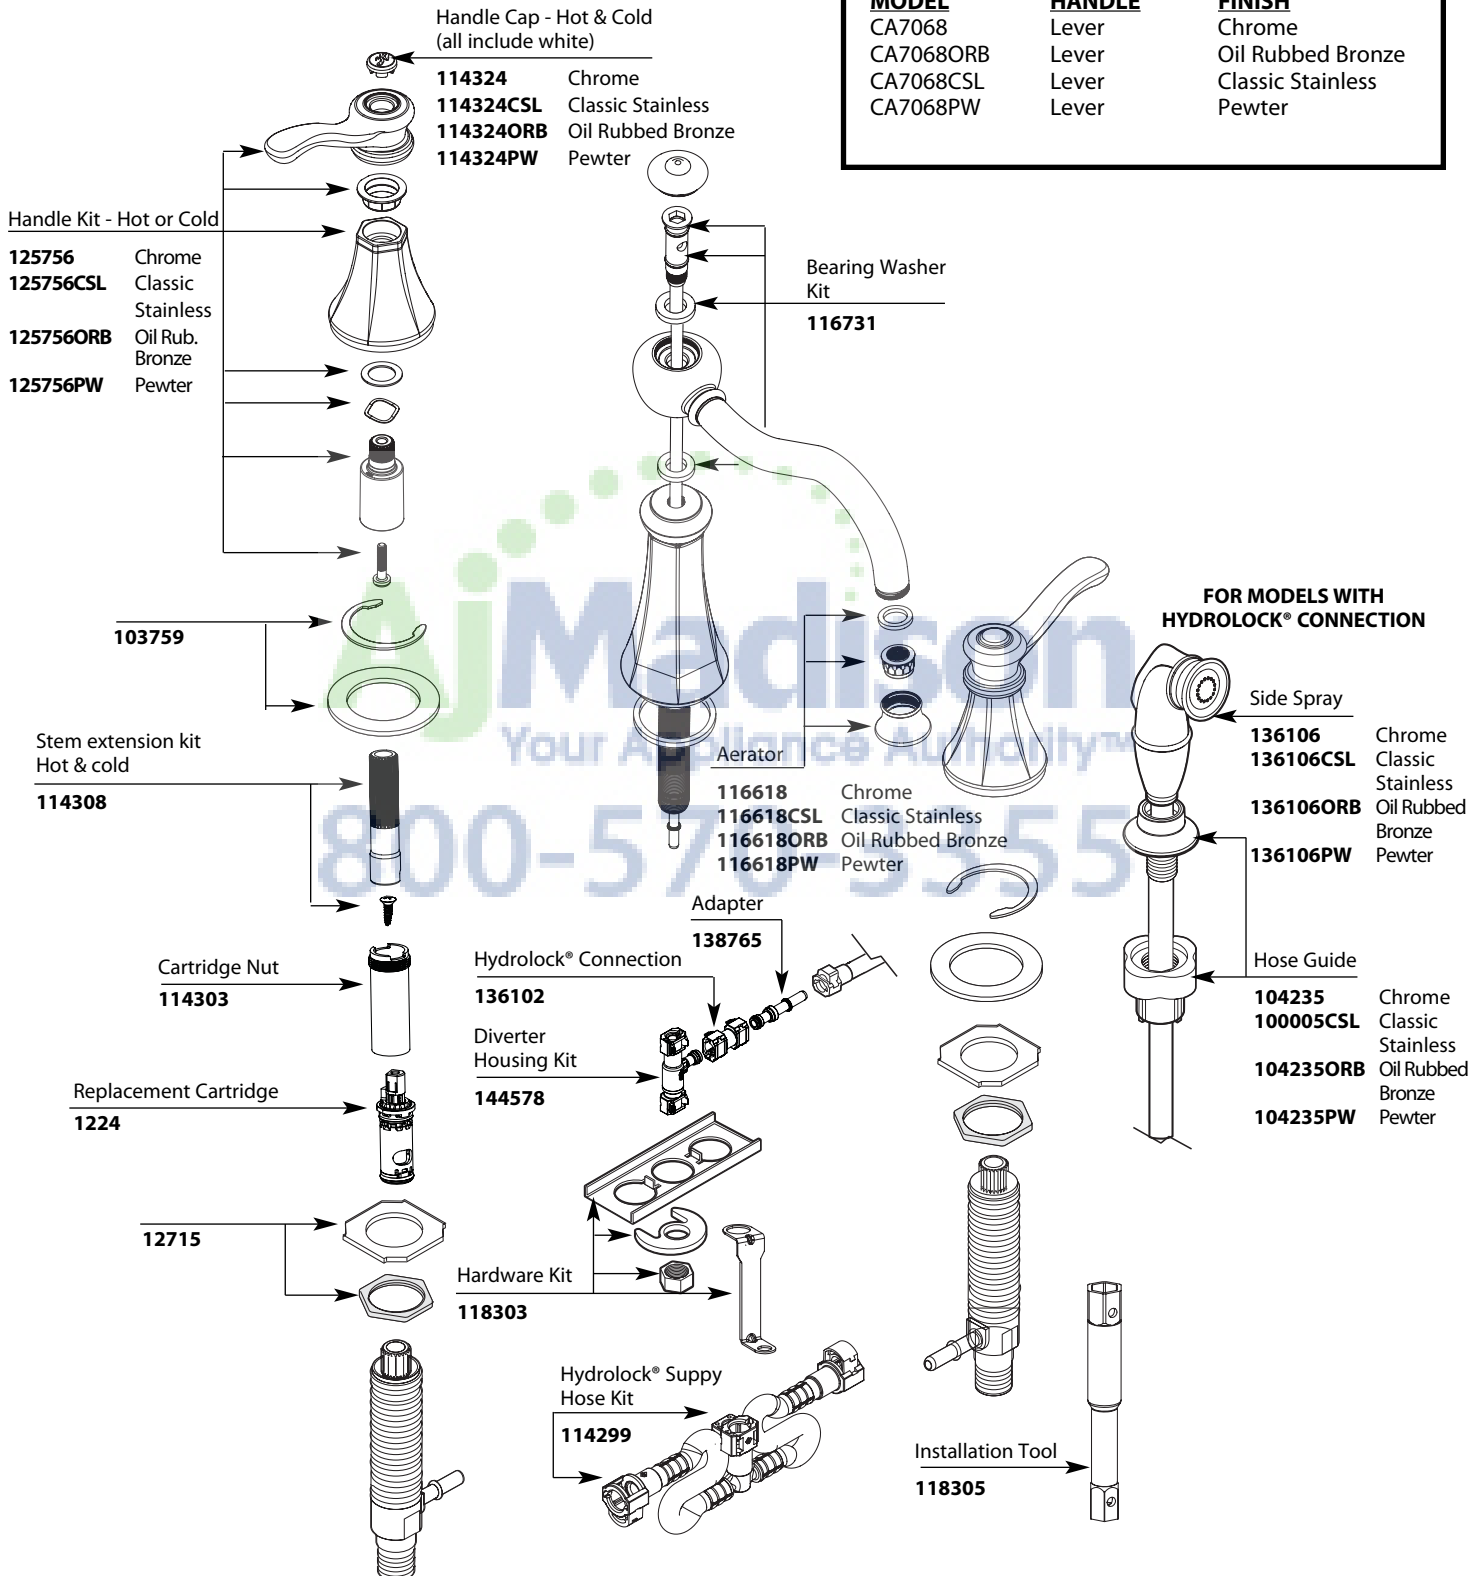

Buy it for looks. Buy it for life.®

Illustrated Parts

■ Order by Part Number

Vestige®		
Two-Handle Kitchen Faucet w/Side Spray		
MODEL	HANDLE	FINISH
CA7068	Lever	Chrome
CA7068ORB	Lever	Oil Rubbed Bronze
CA7068CSL	Lever	Classic Stainless
CA7068PW	Lever	Pewter