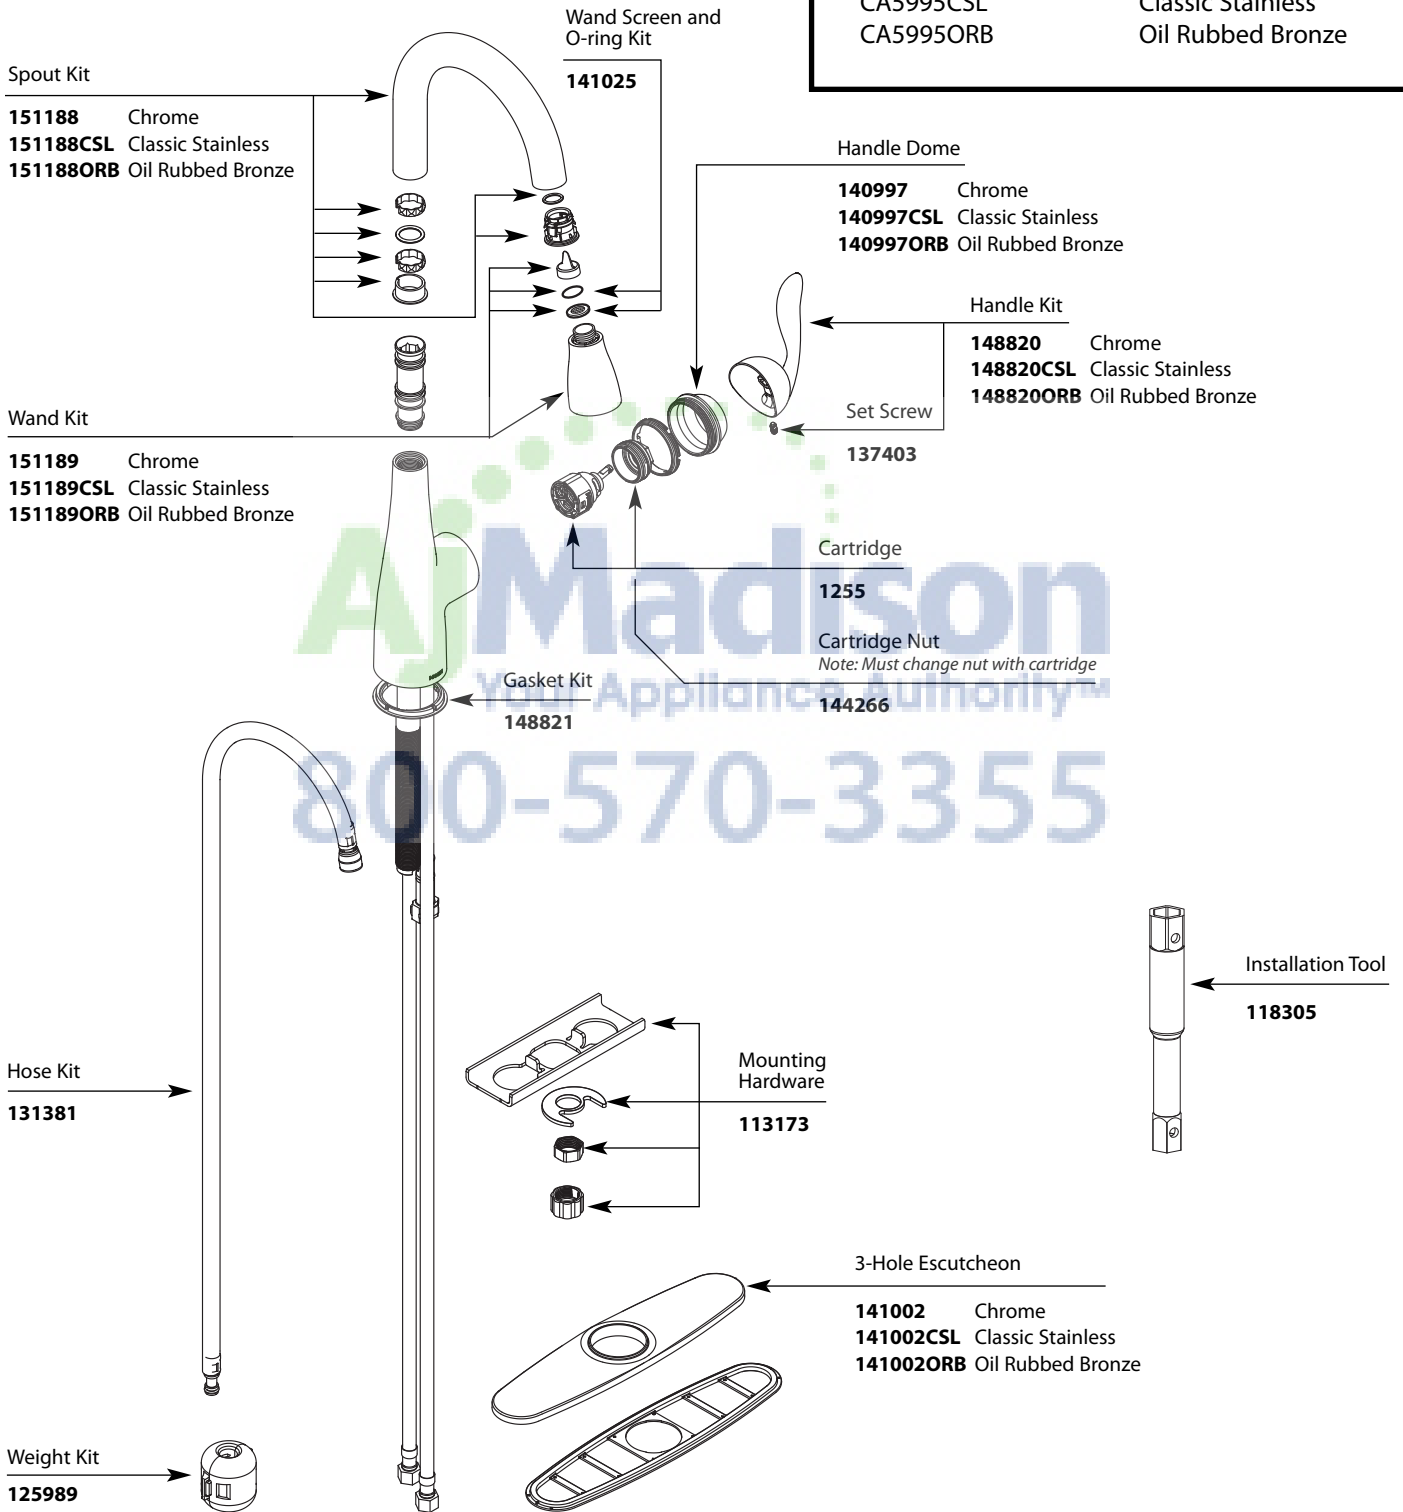

Buy it for looks. Buy it for life.®

Illustrated Parts

■ Order by Part Number

ARBOR™
Single-Handle Pulldown Prep/Bar Faucet

MODELS	FINISH
CA5995	Chrome
CA5995CSL	Classic Stainless
CA5995ORB	Oil Rubbed Bronze