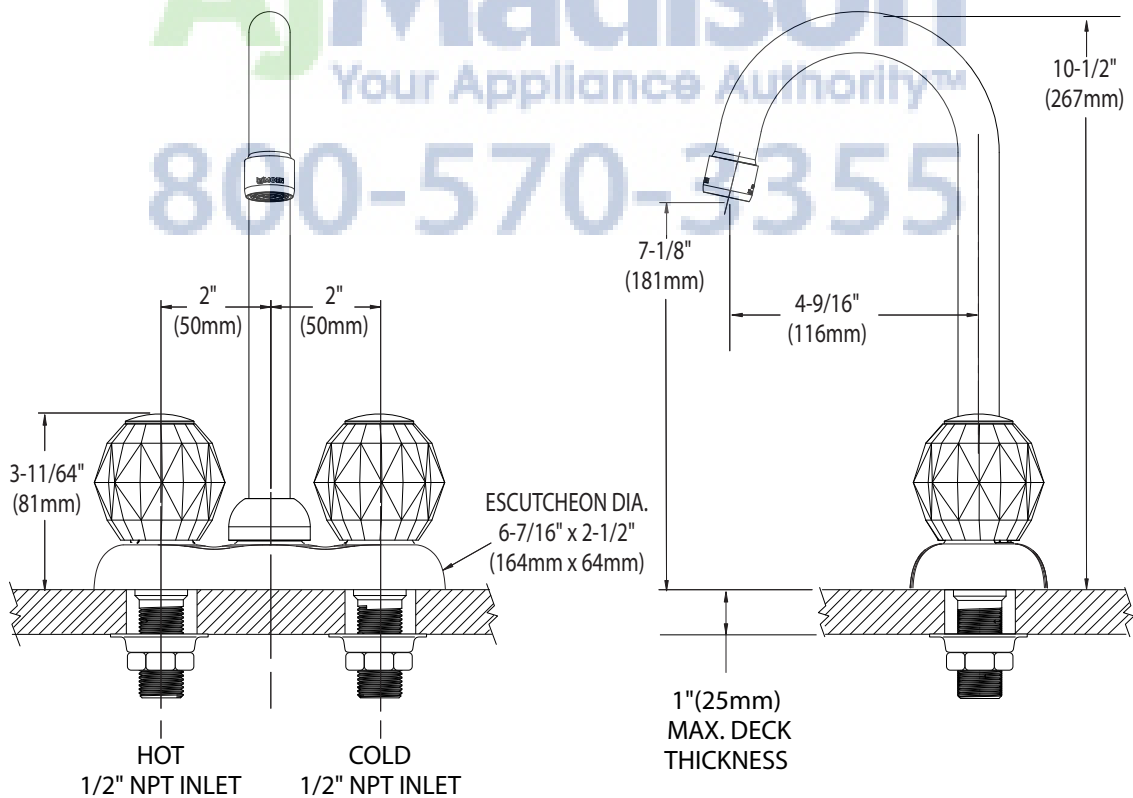

Buy it for looks. Buy it for life.®

Specifications

FAUCET DESCRIPTION

- Metal construction with chrome plated finish
- Inlet shanks will accept 3/8" ball nose connections

OPERATION

- Knob style handles with hot and cold color indicators
- Rotate either handle counterclockwise to open and clockwise to close

FLOW

- Aerator is limited to 2.2 gpm max (8.3 L/min)

CARTRIDGE

- 1224 cartridge design
- Nonmetallic and stainless steel material

STANDARDS

- Third party certified to CSA B-125.1, ASME A112.18.1, NSF61/9 and all applicable requirements referenced therein
- Contains no more than 0.25% weighted average lead content
- Complies with California Proposition 65 and with the Federal Safe Drinking Water Act

NOTE: Designed to be installed through 2 - 1" min. dia. holes 4" on center

CRITICAL DIMENSIONS

(DO NOT SCALE)

FOR MORE INFORMATION CALL: 1-800-BUY-MOEN

www.moen.com