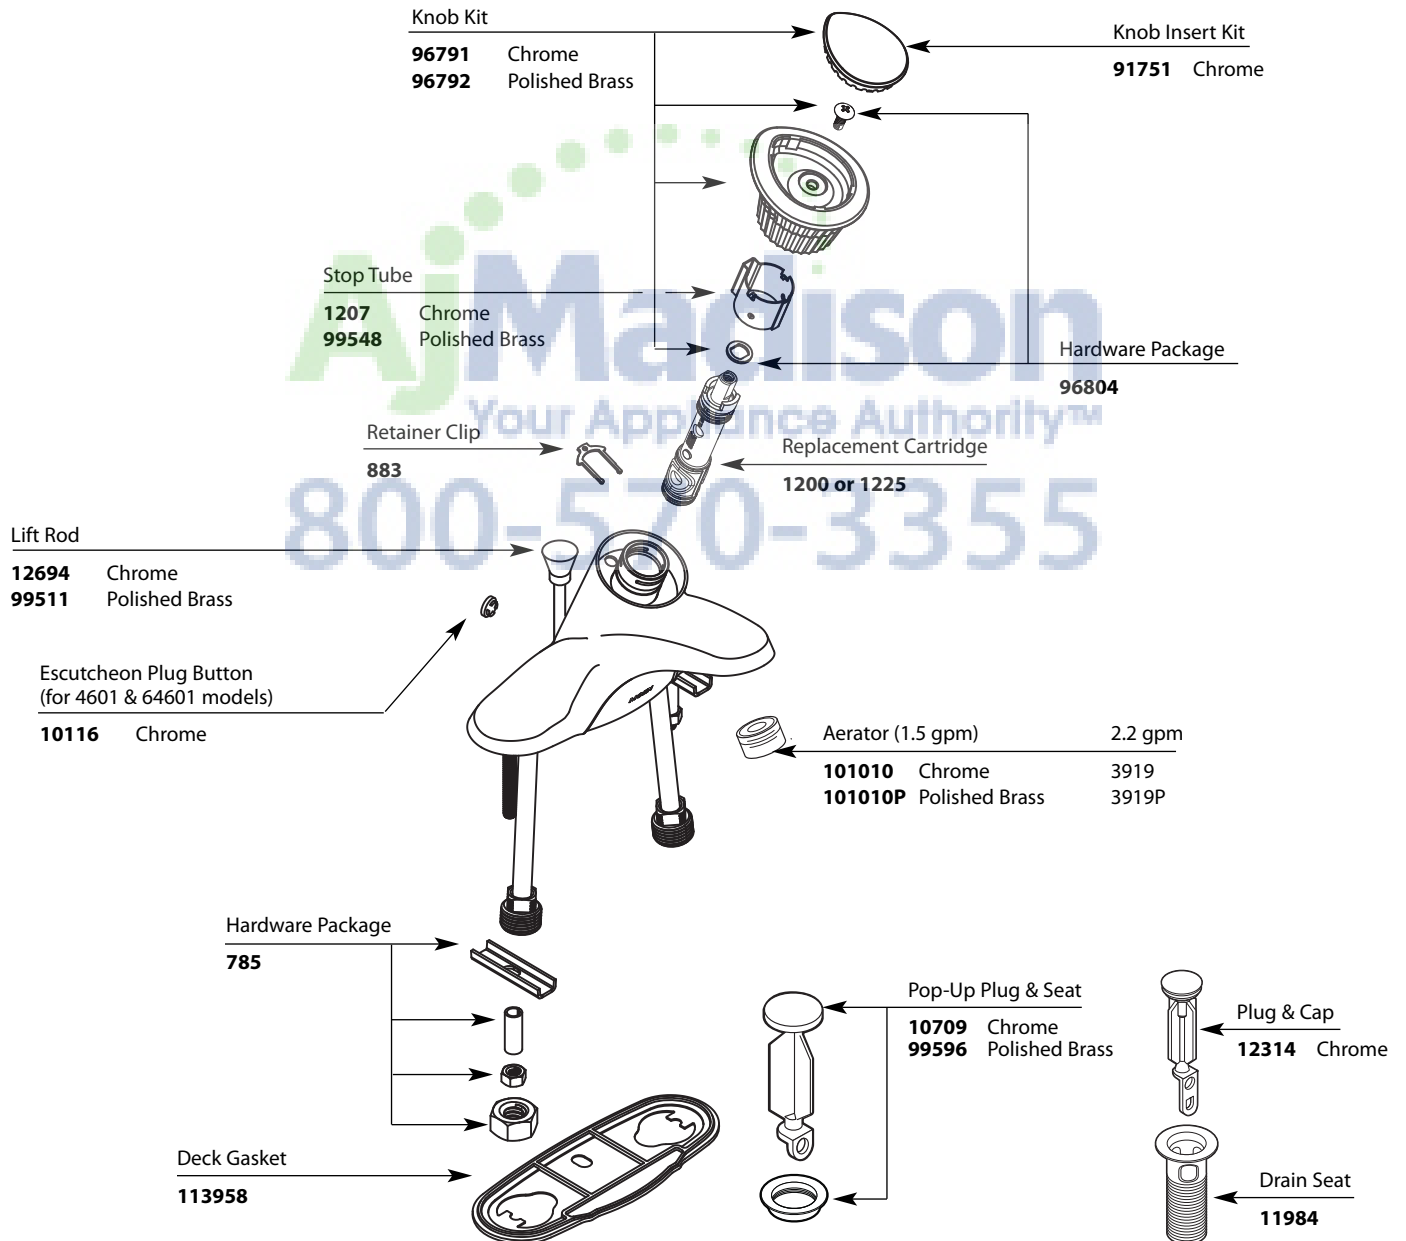

Buy it for looks. Buy it for life.®

Illustrated Parts

■ Order by Part Number

CHATEAU® Single-Handle Lavatory Faucet			
MODEL		WASTE	FINISH
CA4601	Lav 1/2" connections	None	Chrome
CA4621	Lav 1/2" connections	Metallic	Chrome
CA4621P	Lav 1/2" connections	Metallic	Polished Brass
CA4625	Lav 16" supplies	Metallic	Chrome
CA64601	Lav 1/2" connections	None	Chrome
CA64620	Lav 1/2" connections	Metallic	Chrome
CA64621	Lav 1/2" connections	50/50	Chrome
CA64624	Lav 16" supplies	Metallic	Chrome
CA64625	Lav 16" supplies	50/50	Chrome