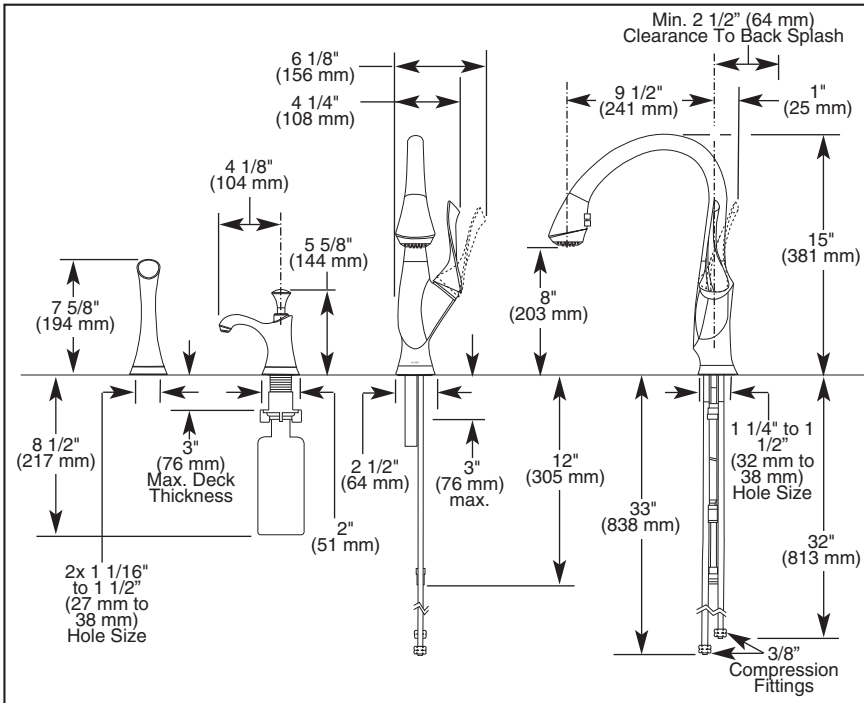

BRIZO® KITCHEN FAUCETS

Submitted Model No.: _____
 Specific Features: _____

▲ Designate proper finish suffix

Brizo Kitchen & Bath Company reserves the right (1) to make changes in specifications and materials, and (2) to change or discontinue models, both without notice or obligation. Dimensions are for reference only. See current full-line price book or www.brizo.com for finish options and product availability.
 BSP-K-63052LF Rev. C

- Belo® Collection
- Single Handle Deck Mount
- 4-Function Pull-Down with Pause and Volume Control
- Single, 2, 3, or 4 Hole Sink Applications
- Centermount or 8" (203 mm) Centers with Optional 10" (254 mm) Escutcheon
- Optional Vase Interchangeable with Soap Dispenser
- MagnaDock® Magnetic Docking

STANDARD SPECIFICATIONS:

- Single handle, 4-function pull-down kitchen faucets for exposed mounting on single, two and three hole sinks.
- Solid brass fabricated body.
- 15" (381 mm) high, 9 1/2" (241 mm) long, spout swings 360°.
- Lever handle. Control mechanism shall be full-motion valve cartridge.
- Touch-Clean® sprayhead.
- Quick connect hoses.
- Pull-down wand operates in an aerated or spray mode via ergonomic buttons.
- Red/blue graphics on handle button to indicate hot/cold temperature.
- MagnaDock® magnetic docking.
- Thin deck mounting aid to help secure product if used on thin sinks.
- Dual integral check valves in adapter assembly.
- Spacer for mounting nut to reduce number of turns required for installation.
- Mounting wrench to assist in tightening mounting nut securely.
- Hose travels inside mounting shank so it will not interfere with deck edges.
- Keyed trim ring and 10" (254 mm) escutcheon to help alignment and aid installation.