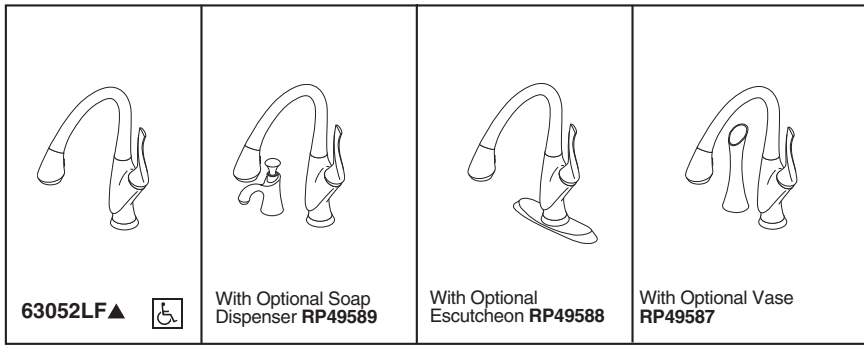

BRIZO® KITCHEN FAUCETS

Submitted Model No.: _____
 Specific Features: _____

▲ Designate proper finish suffix

Brizo Kitchen & Bath Company reserves the right (1) to make changes in specifications and materials, and (2) to change or discontinue models, both without notice or obligation. Dimensions are for reference only. See current full-line price book or www.brizo.com for finish options and product availability.
 BSP-K-63052LF Rev. C

- Belo® Collection
- Single Handle Deck Mount
- 4-Function Pull-Down with Pause and Volume Control
- Single, 2, 3, or 4 Hole Sink Applications
- Centermount or 8" (203 mm) Centers with Optional 10" (254 mm) Escutcheon
- Optional Vase Interchangeable with Soap Dispenser
- MagnaDock® Magnetic Docking

STANDARD SPECIFICATIONS:

- Single handle, 4-function pull-down kitchen faucets for exposed mounting on single, two and three hole sinks.
- Solid brass fabricated body.
- 15" (381 mm) high, 9 1/2" (241 mm) long, spout swings 360°.
- Lever handle. Control mechanism shall be full-motion valve cartridge.
- Touch-Clean® sprayhead.
- Quick connect hoses.
- Pull-down wand operates in an aerated or spray mode via ergonomic buttons.
- Red/blue graphics on handle button to indicate hot/cold temperature.
- MagnaDock® magnetic docking.
- Thin deck mounting aid to help secure product if used on thin sinks.
- Dual integral check valves in adapter assembly.
- Spacer for mounting nut to reduce number of turns required for installation.
- Mounting wrench to assist in tightening mounting nut securely.
- Hose travels inside mounting shank so it will not interfere with deck edges.
- Keyed trim ring and 10" (254 mm) escutcheon to help alignment and aid installation.