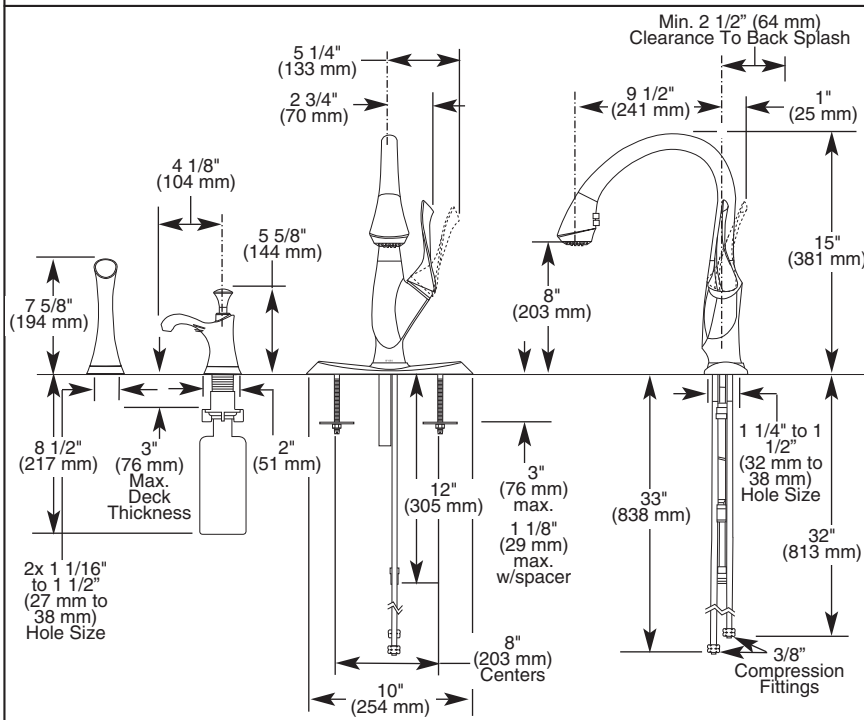

BRIZO® KITCHEN FAUCETS

Submitted Model No.: _____
 Specific Features: _____

▲ Designate proper finish suffix

Brizo Kitchen & Bath Company reserves the right (1) to make changes in specifications and materials, and (2) to change or discontinue models, both without notice or obligation. Dimensions are for reference only. See current full-line price book or www.brizo.com for finish options and product availability.
 BSP-K-63052LF Rev. C

- Belo® Collection
- Single Handle Deck Mount
- 4-Function Pull-Down with Pause and Volume Control
- Single, 2, 3, or 4 Hole Sink Applications
- Centermount or 8" (203 mm) Centers with Optional 10" (254 mm) Escutcheon
- Optional Vase Interchangeable with Soap Dispenser
- MagnaDock® Magnetic Docking

STANDARD SPECIFICATIONS:

- Single handle, 4-function pull-down kitchen faucets for exposed mounting on single, two and three hole sinks.
- Solid brass fabricated body.
- 15" (381 mm) high, 9 1/2" (241 mm) long, spout swings 360°.
- Lever handle. Control mechanism shall be full-motion valve cartridge.
- Touch-Clean® sprayhead.
- Quick connect hoses.
- Pull-down wand operates in an aerated or spray mode via ergonomic buttons.
- Red/blue graphics on handle button to indicate hot/cold temperature.
- MagnaDock® magnetic docking.
- Thin deck mounting aid to help secure product if used on thin sinks.
- Dual integral check valves in adapter assembly.
- Spacer for mounting nut to reduce number of turns required for installation.
- Mounting wrench to assist in tightening mounting nut securely.
- Hose travels inside mounting shank so it will not interfere with deck edges.
- Keyed trim ring and 10" (254 mm) escutcheon to help alignment and aid installation.