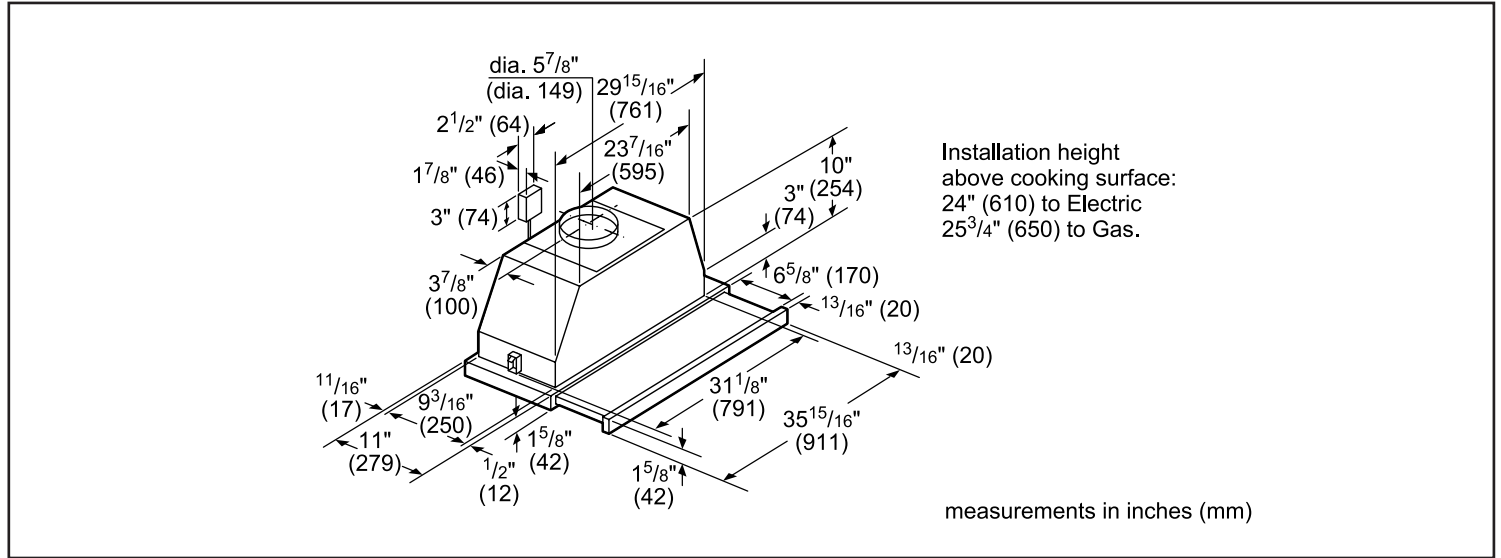

36" Pull-Out Hood

500 Series – Stainless Steel HUI56551UC

Installation Details

For help and assistance with Bosch accessories please visit: www.bosch-eshop.com/eshop/bosch/us or call 1-800-944-2904 Mon-Fri 5am to 6pm PST Sat 6am to 3pm PST

Notes: All height, width and depth dimensions are shown in inches. BSH reserves the absolute and unrestricted right to change product materials and specifications, at any time, without notice. Consult the product's installation instructions for final dimensional data and other details prior to making cutout. Applicable product warranty can be found in accompanying product literature or you may contact your account manager for further details.

Warranties: Bosch warrants that the Product is free from defects in materials and workmanship for a period of three hundred and sixty-five (365) days from the date of purchase. The foregoing timeline begins to run upon the date of purchase, and shall not be stalled, tolled, extended, or suspended, for any reason whatsoever. This Product is also warranted to be free from cosmetic defects in material and workmanship (such as scratches of stainless steel, paint/porcelain blemishes, chip, dents, or other damage) to the finish of the Product, for a period of thirty (30) days from the date of purchase or closing date for new construction. This cosmetic warranty excludes slight color variations due to inherent differences in painted and porcelain parts, as well as differences caused by kitchen lighting, product location, or other similar factors. This cosmetic warranty specifically excludes any display, floor, "As Is", or "B" stock appliances.

For more information on our entire line of products, go to www.bosch-home.com/us or call 1-800-944-2904

© BSH Home Appliances Corporation. All rights reserved. Bosch is a registered trademark of Robert Bosch GmbH.

04/16