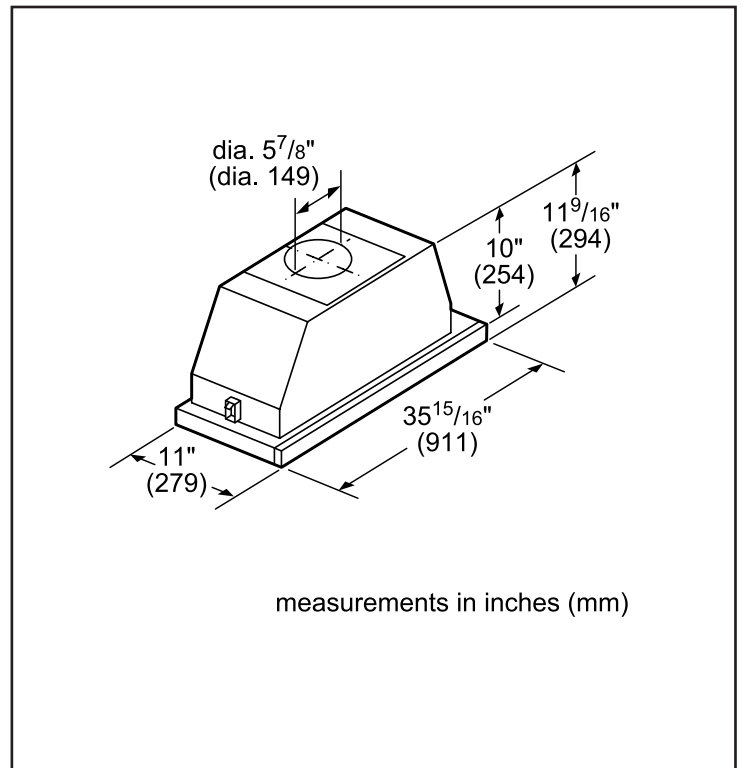

36" Pull-Out Hood

500 Series – Stainless Steel HUI56551UC

Installation Details

For help and assistance with Bosch accessories please visit: www.bosch-eshop.com/eshop/bosch/us or call 1-800-944-2904 Mon-Fri 5am to 6pm PST Sat 6am to 3pm PST

Notes: All height, width and depth dimensions are shown in inches. BSH reserves the absolute and unrestricted right to change product materials and specifications, at any time, without notice. Consult the product's installation instructions for final dimensional data and other details prior to making cutout. Applicable product warranty can be found in accompanying product literature or you may contact your account manager for further details.

Warranties: Bosch warrants that the Product is free from defects in materials and workmanship for a period of three hundred and sixty-five (365) days from the date of purchase. The foregoing timeline begins to run upon the date of purchase, and shall not be stalled, tolled, extended, or suspended, for any reason whatsoever. This Product is also warranted to be free from cosmetic defects in material and workmanship (such as scratches of stainless steel, paint/porcelain blemishes, chip, dents, or other damage) to the finish of the Product, for a period of thirty (30) days from the date of purchase or closing date for new construction. This cosmetic warranty excludes slight color variations due to inherent differences in painted and porcelain parts, as well as differences caused by kitchen lighting, product location, or other similar factors. This cosmetic warranty specifically excludes any display, floor, "As Is", or "B" stock appliances.

For more information on our entire line of products, go to www.bosch-home.com/us or call 1-800-944-2904

© BSH Home Appliances Corporation. All rights reserved. Bosch is a registered trademark of Robert Bosch GmbH.

04/16