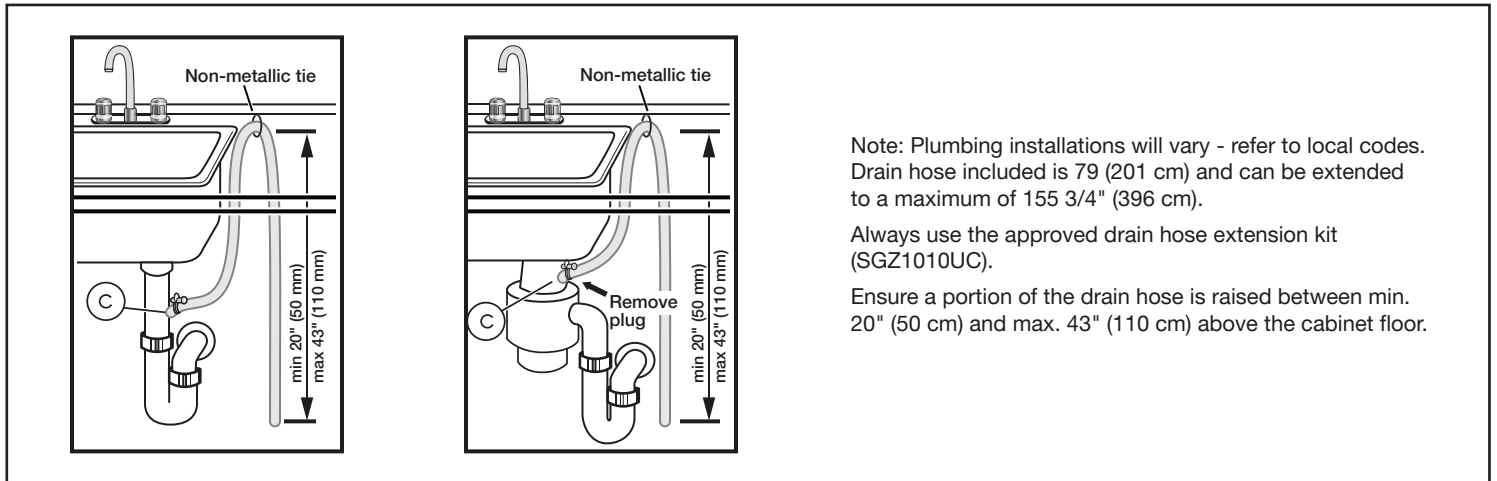

Notes: All height, width and depth dimensions are shown in inches. BSH reserves the absolute and unrestricted right to change product materials and specifications, at any time, without notice. Consult the product's installation instructions for final dimensional data and other details prior to making cutout. Applicable product warranty can be found in accompanying product literature or you may contact your account manager for further details.

24" Pocket Handle Dishwasher

800 Series DLX – Stainless Steel SHP878WD5N

BOSCH
Invented for life

Installation Details

Note: Plumbing installations will vary - refer to local codes. Drain hose included is 79 (201 cm) and can be extended to a maximum of 155 3/4" (396 cm).