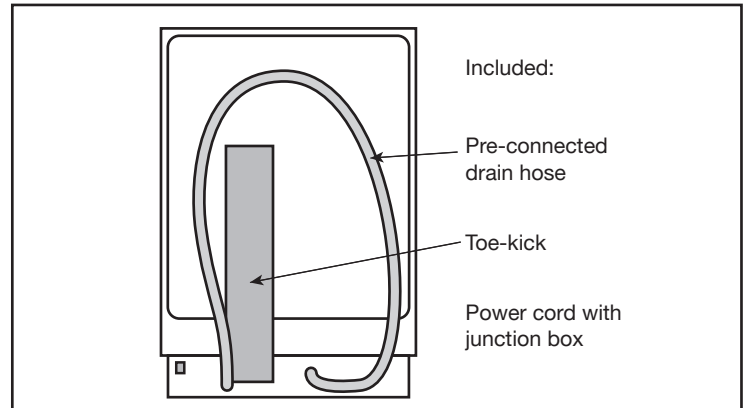

Notes: All height, width and depth dimensions are shown in inches. BSH reserves the absolute and unrestricted right to change product materials and specifications, at any time, without notice. Consult the product's installation instructions for final dimensional data and other details prior to making cutout. Applicable product warranty can be found in accompanying product literature or you may contact your account manager for further details.

24" Pocket Handle Dishwasher

800 Series DLX – Stainless Steel SHP878WD5N

BOSCH

Invented for life

Installation Details

For help and assistance with Bosch accessories please visit: www.bosch-eshop.com/eshop/bosch/us or call 1-800-944-2904 Mon-Fri 5am to 6pm PST Sat 6am to 3pm PST