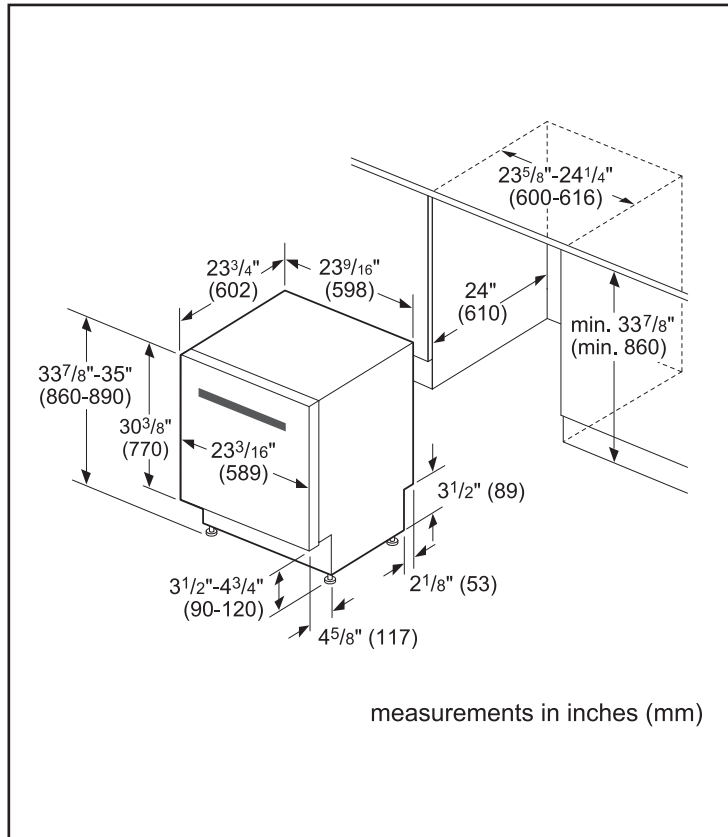

24" Pocket Handle Dishwasher

800 Series DLX – Stainless Steel SHP878WD5N

BOSCH

Invented for life

Installation Details

For help and assistance with Bosch accessories please visit: www.bosch-eshop.com/eshop/bosch/us or call 1-800-944-2904 Mon-Fri 5am to 6pm PST Sat 6am to 3pm PST

Notes: All height, width and depth dimensions are shown in inches. BSH reserves the absolute and unrestricted right to change product materials and specifications, at any time, without notice. Consult the product's installation instructions for final dimensional data and other details prior to making cutout. Applicable product warranty can be found in accompanying product literature or you may contact your account manager for further details.

Warranties: Bosch warrants that the Product is free from defects in materials and workmanship for a period of three hundred and sixty-five (365) days from the date of purchase. The foregoing timeline begins to run upon the date of purchase, and shall not be stalled, tolled, extended, or suspended, for any reason whatsoever. This Product is also warranted to be free from cosmetic defects in material and workmanship (such as scratches of stainless steel, paint/porcelain blemishes, chip, dents, or other damage) to the finish of the Product, for a period of thirty (30) days from the date of purchase or closing date for new construction. This cosmetic warranty excludes slight color variations due to inherent differences in painted and porcelain parts, as well as differences caused by kitchen lighting, product location, or other similar factors. This cosmetic warranty specifically excludes any display, floor, "As Is", or "B" stock appliances.

For more information on our entire line of products, go to www.bosch-home.com/us or call 1-800-944-2904

© BSH Home Appliances Corporation. All rights reserved. Bosch is a registered trademark of Robert Bosch GmbH.