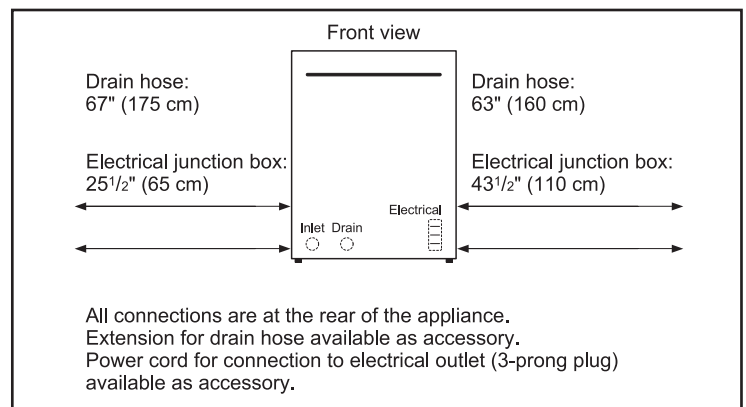

24" Pocket Handle Dishwasher

800 Series DLX – Stainless Steel SHP878WD5N

BOSCH

Invented for life

Installation Details

For help and assistance with Bosch accessories please visit: www.bosch-eshop.com/eshop/bosch/us or call 1-800-944-2904 Mon-Fri 5am to 6pm PST Sat 6am to 3pm PST

Notes: All height, width and depth dimensions are shown in inches. BSH reserves the absolute and unrestricted right to change product materials and specifications, at any time, without notice. Consult the product's installation instructions for final dimensional data and other details prior to making cutout. Applicable product warranty can be found in accompanying product literature or you may contact your account manager for further details.

Warranties: Bosch warrants that the Product is free from defects in materials and workmanship for a period of three hundred and sixty-five (365) days from the date of purchase. The foregoing timeline begins to run upon the date of purchase, and shall not be stalled, tolled, extended, or suspended, for any reason whatsoever. This Product is also warranted to be free from cosmetic defects in material and workmanship (such as scratches of stainless steel, paint/porcelain blemishes, chip, dents, or other damage) to the finish of the Product, for a period of thirty (30) days from the date of purchase or closing date for new construction. This cosmetic warranty excludes slight color variations due to inherent differences in painted and porcelain parts, as well as differences caused by kitchen lighting, product location, or other similar factors. This cosmetic warranty specifically excludes any display, floor, "As Is", or "B" stock appliances.

For more information on our entire line of products, go to www.bosch-home.com/us or call 1-800-944-2904

© BSH Home Appliances Corporation. All rights reserved. Bosch is a registered trademark of Robert Bosch GmbH.