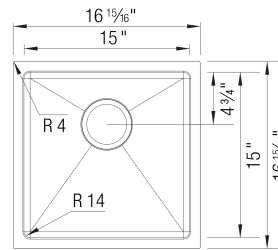

QUATRUS R15 Bar Stainless steel satin polish

Warranty

BLANCO offers a limited lifetime warranty on all sinks and faucets, as well as a one-year warranty on all custom accessories.

Code/Standards Compliance

BLANCO sinks and faucets are third-party tested and certified to standards and listed by applicable certification bodies. For more information on individual product listings, contact our office or listing organization.

View our how-to videos to learn more about installing and caring for BLANCO products:
<https://www.blanco.com/us-en/service/how-to-videos/how-to-videos-for-sinks/>

Questions? Contact us today

BLANCO America, Inc.
110 Mount Holly By-Pass
Lumberton, NJ 08048

Phone & Fax
Phone: 888-668-6201
Fax: 609-668-6211

While BLANCO endeavors to provide accurate information, all dimensions are nominal, cannot be guaranteed, and are subject to change or cancellation. BLANCO assumes no responsibility for use of superseded or voided specifications.