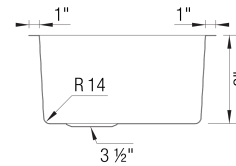

QUATRUS R15 Bar Stainless steel satin polish

Warranty

BLANCO offers a limited lifetime warranty on all sinks and faucets, as well as a one-year warranty on all custom accessories.

Code/Standards Compliance

BLANCO sinks and faucets are third-party tested and certified to standards and listed by applicable certification bodies. For more information on individual product listings, contact our office or listing organization.

View our how-to videos to learn more about installing and caring for BLANCO products:
<https://www.blanco.com/us-en/service/how-to-videos/how-to-videos-for-sinks/>

Questions? Contact us today

BLANCO America, Inc.
110 Mount Holly By-Pass
Lumberton, NJ 08048

Phone & Fax
Phone: 888-668-6201
Fax: 609-668-6211

While BLANCO endeavors to provide accurate information, all dimensions are nominal, cannot be guaranteed, and are subject to change or cancellation. BLANCO assumes no responsibility for use of superseded or voided specifications.