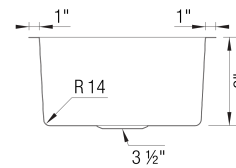

QUATRUS R15 Bar Stainless steel satin polish

Warranty

BLANCO offers a limited lifetime warranty on all sinks and faucets, as well as a one-year warranty on all custom accessories.

Code/Standards Compliance

BLANCO sinks and faucets are third-party tested and certified to standards and listed by applicable certification bodies. For more information on individual product listings, contact our office or listing organization.

View our how-to videos to learn more about installing and caring for BLANCO products:
<https://www.blanco.com/us-en/service/how-to-videos/how-to-videos-for-sinks/>

Questions? Contact us today

BLANCO America, Inc.
110 Mount Holly By-Pass
Lumberton, NJ 08048

Phone & Fax
Phone: 888-668-6201
Fax: 609-668-6211

While BLANCO endeavors to provide accurate information, all dimensions are nominal, cannot be guaranteed, and are subject to change or cancellation. BLANCO assumes no responsibility for use of superseded or voided specifications.