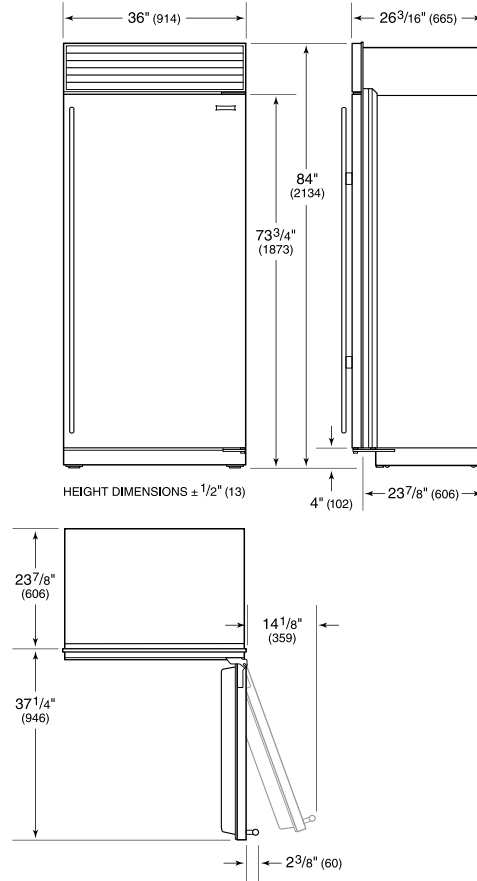

## ACCESSORIES

Stainless steel kickplate

Grilles for 83" or 88" finished height (84" is standard)

Side panel mounting kit

Dual installation kit with or without dual wide grille—84" finished height

Replacement water filter

### FREEZER

- 3 Adjustable wire shelves
- 1 Stationary glass shelf
- 3 Storage drawers with dividers
- 5 Adjustable door shelves

**PRODUCT SPECIFICATIONS**

Model	BI-36F/S
Dimensions	36"W x 84"H x 24"D
Door Clearance	37 1/4"
Weight	406 lb
Freezer Capacity	22.7 cu ft
Electrical Supply	115 VAC, 60 Hz
Electrical Service	15 amp dedicated circuit
Plumbing Supply	1/4" OD copper, braided stainless steel or PEX tubing
Plumbing Pressure	35–120 psi

**ELECTRICAL**

**PLUMBING**

**INTERIOR VIEW**

This illustration is intended for interior reference only and may not represent the exterior of the model being specified.

**DIMENSIONS**

**STANDARD INSTALLATION**

SIDE VIEW

FRONT VIEW

NOTE: Shaded line represents profile of unit.