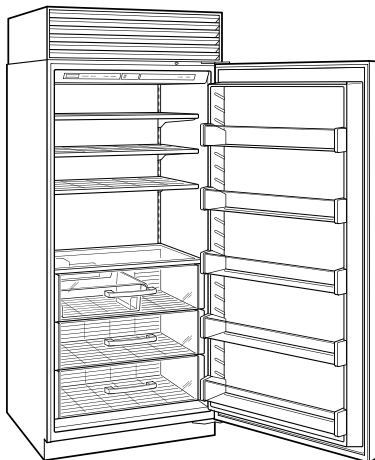

### FREEZER

- 3 Adjustable wire shelves
- 1 Stationary glass shelf
- 3 Storage drawers with dividers
- 5 Adjustable door shelves

**PRODUCT SPECIFICATIONS**

Model	BI-36F/S
Dimensions	36"W x 84"H x 24"D
Door Clearance	37 1/4"
Weight	406 lb
Freezer Capacity	22.7 cu ft
Electrical Supply	115 VAC, 60 Hz
Electrical Service	15 amp dedicated circuit
Plumbing Supply	1/4" OD copper, braided stainless steel or PEX tubing
Plumbing Pressure	35–120 psi

**ELECTRICAL**

**PLUMBING**

**INTERIOR VIEW**

This illustration is intended for interior reference only and may not represent the exterior of the model being specified.

**DIMENSIONS**

**STANDARD INSTALLATION**

SIDE VIEW

FRONT VIEW

NOTE: Shaded line represents profile of unit.