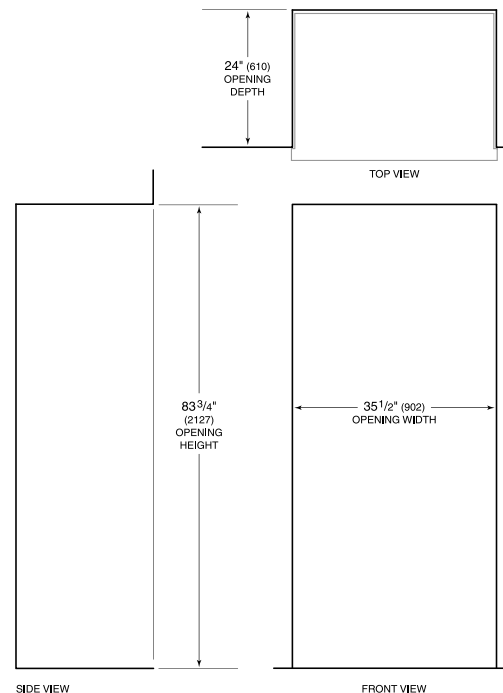

## ACCESSORIES

Stainless steel kickplate

Grilles for 83" or 88" finished height (84" is standard)

Side panel mounting kit

Dual installation kit with or without dual wide grille—84" finished height

Replacement water filter

### FREEZER

- 3 Adjustable wire shelves
- 1 Stationary glass shelf
- 3 Storage drawers with dividers
- 5 Adjustable door shelves

**PRODUCT SPECIFICATIONS**

Model	BI-36F/S
Dimensions	36"W x 84"H x 24"D
Door Clearance	37 1/4"
Weight	406 lb
Freezer Capacity	22.7 cu ft
Electrical Supply	115 VAC, 60 Hz
Electrical Service	15 amp dedicated circuit
Plumbing Supply	1/4" OD copper, braided stainless steel or PEX tubing
Plumbing Pressure	35–120 psi

**ELECTRICAL**

**PLUMBING**

**INTERIOR VIEW**

This illustration is intended for interior reference only and may not represent the exterior of the model being specified.

**DIMENSIONS**

**STANDARD INSTALLATION**

SIDE VIEW

FRONT VIEW

NOTE: Shaded line represents profile of unit.