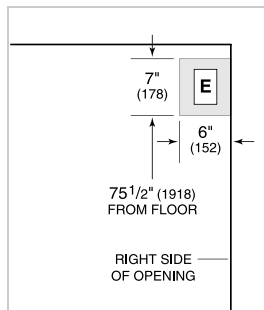

### FREEZER

- 3 Adjustable wire shelves
- 1 Stationary glass shelf
- 3 Storage drawers with dividers
- 5 Adjustable door shelves

**PRODUCT SPECIFICATIONS**

Model	BI-36F/S
Dimensions	36"W x 84"H x 24"D
Door Clearance	37 1/4"
Weight	406 lb
Freezer Capacity	22.7 cu ft
Electrical Supply	115 VAC, 60 Hz
Electrical Service	15 amp dedicated circuit
Plumbing Supply	1/4" OD copper, braided stainless steel or PEX tubing
Plumbing Pressure	35–120 psi

**ELECTRICAL**

**PLUMBING**

**INTERIOR VIEW**

This illustration is intended for interior reference only and may not represent the exterior of the model being specified.

**DIMENSIONS**

**STANDARD INSTALLATION**

SIDE VIEW

FRONT VIEW

NOTE: Shaded line represents profile of unit.