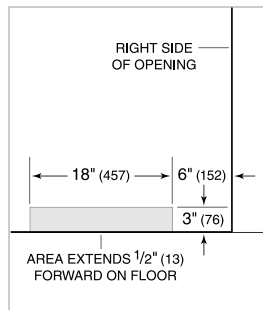

### FREEZER

- 3 Adjustable wire shelves
- 1 Stationary glass shelf
- 3 Storage drawers with dividers
- 5 Adjustable door shelves

**PRODUCT SPECIFICATIONS**

Model	BI-36F/S
Dimensions	36"W x 84"H x 24"D
Door Clearance	37 1/4"
Weight	406 lb
Freezer Capacity	22.7 cu ft
Electrical Supply	115 VAC, 60 Hz
Electrical Service	15 amp dedicated circuit
Plumbing Supply	1/4" OD copper, braided stainless steel or PEX tubing
Plumbing Pressure	35–120 psi

**ELECTRICAL**

**PLUMBING**

**INTERIOR VIEW**

This illustration is intended for interior reference only and may not represent the exterior of the model being specified.

**DIMENSIONS**

**STANDARD INSTALLATION**

SIDE VIEW

FRONT VIEW

NOTE: Shaded line represents profile of unit.