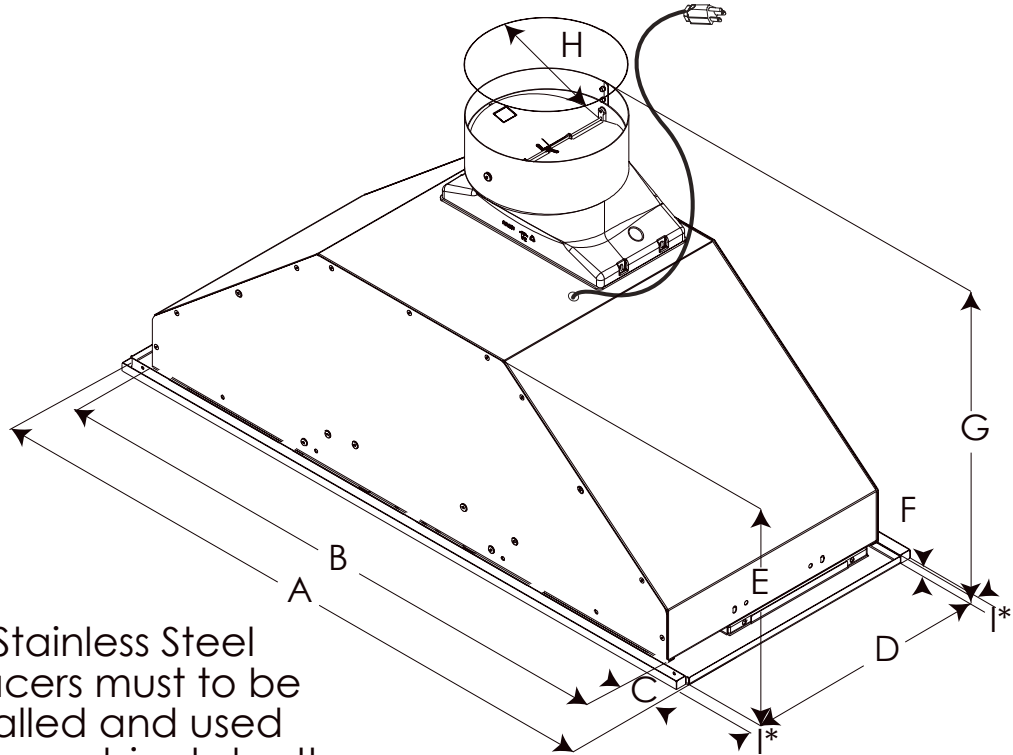

ASTI

EAS422SS

EAS428S1

I* - Stainless Steel Spacers must to be installed and used when cabinet depth is greater than 12".

	EAS422SS	EAS428S1
A	22 1/4 (57.1 cm)	28 1/4" (71.8 cm)
B	19 11/16" (50 cm)	26" (66 cm)
C	1 9/64" (2.9 cm)	
D	10 3/4" (27.3 cm)	
E	9 17/32" (24.2 cm)	
F	5/16" (.85 cm)	
G	14 9/16" (37 cm)	
H	6" (15.2 cm)	
I*	1/2" (1.27 cm)	