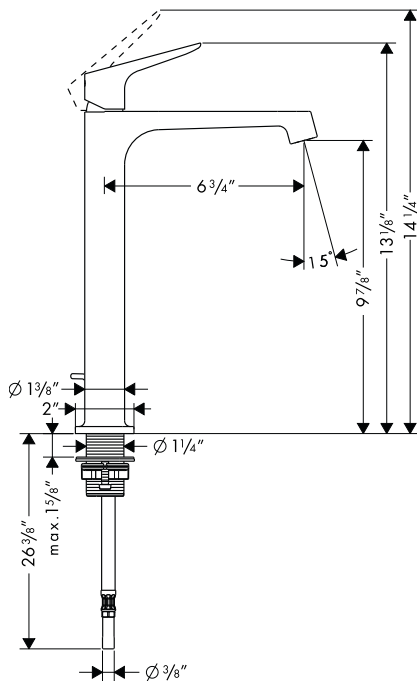

Available Finishes

Chrome

34120001

Brushed Nickel

34120821

The measurements shown are for reference only.

Products and specifications shown are subject to change without notice.

Specification sheet revised 03/2009

AXOR®
hansgrohe