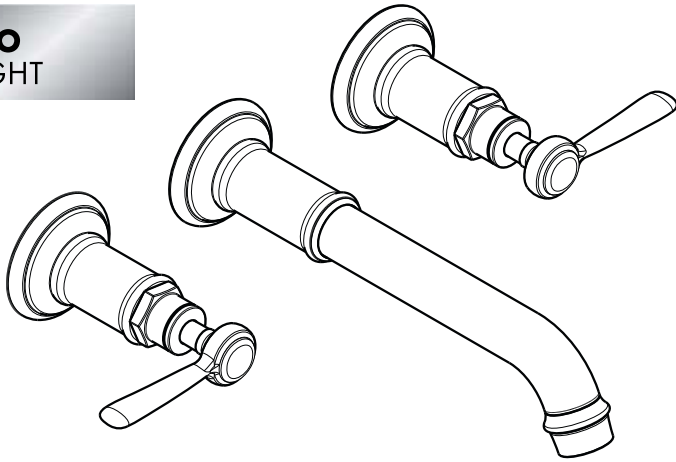

Axor Montreux Widespread Lavatory Faucet

16534XX1

ECO
RIGHT

Product Features

- Lever handles
- Solid brass
- 90° ceramic cartridges
- Adjustable spout length
- Max. flow rate 1.5 gpm

Available Finishes

Chrome	16534001
Brushed Nickel	16534821
Polished Nickel	16534831

Required Accessories

Rough valve	10303181
-------------	----------

Optional Accessories

Grid drain	06400XX0
------------	----------

The measurements shown are for reference only.

Products and specifications shown are subject to change without notice.