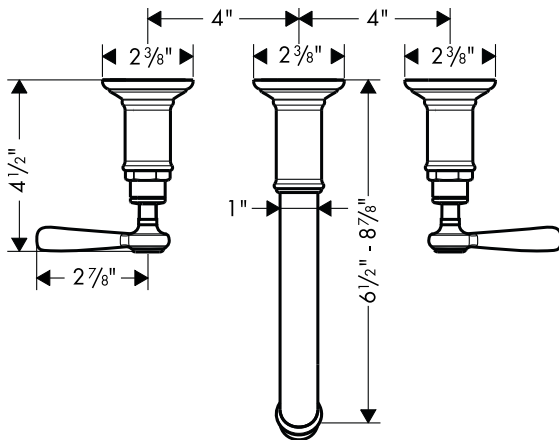

Axor Montreux Widespread Lavatory Faucet

16534XX1

ECO
RIGHT

Product Features

- Lever handles
- Solid brass
- 90° ceramic cartridges
- Adjustable spout length
- Max. flow rate 1.5 gpm

Available Finishes

Chrome	16534001
Brushed Nickel	16534821
Polished Nickel	16534831

Required Accessories

Rough valve	10303181
-------------	----------

Optional Accessories

Grid drain	06400XX0
------------	----------

The measurements shown are for reference only.

Products and specifications shown are subject to change without notice.