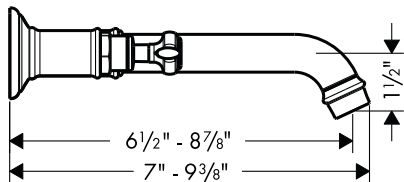

Axor Montreux Widespread Lavatory Faucet

16534XX1

ECO
RIGHT

Product Features

- Lever handles
- Solid brass
- 90° ceramic cartridges
- Adjustable spout length
- Max. flow rate 1.5 gpm

Available Finishes

Chrome	16534001
Brushed Nickel	16534821
Polished Nickel	16534831

Required Accessories

Rough valve	10303181
-------------	----------

Optional Accessories

Grid drain	06400XX0
------------	----------

The measurements shown are for reference only.

Products and specifications shown are subject to change without notice.