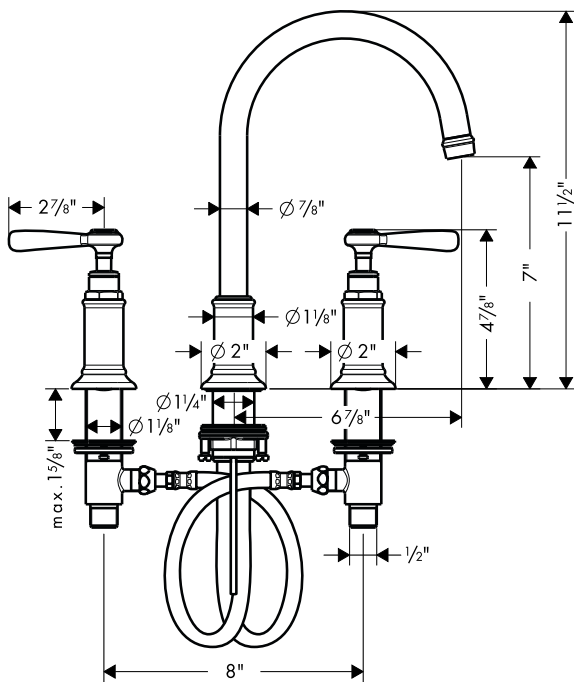

Axor Montreux Widespread Lavatory Faucet

16514XX1

ECO
RIGHT

Product Features

- Lever handles
- Solid brass
- 90° ceramic cartridges
- Includes pop-up drain
- Spout swivels 150°
- Max. flow rate 1.5 gpm

Available Finishes

Chrome	16514001
Brushed Nickel	16514821
Polished Nickel	16514831

Required Accessories

1/2" hot and cold supply lines

The measurements shown are for reference only.

Products and specifications shown are subject to change without notice.

Specification sheet revised 3/2009

AXOR[®]
hansgrohe