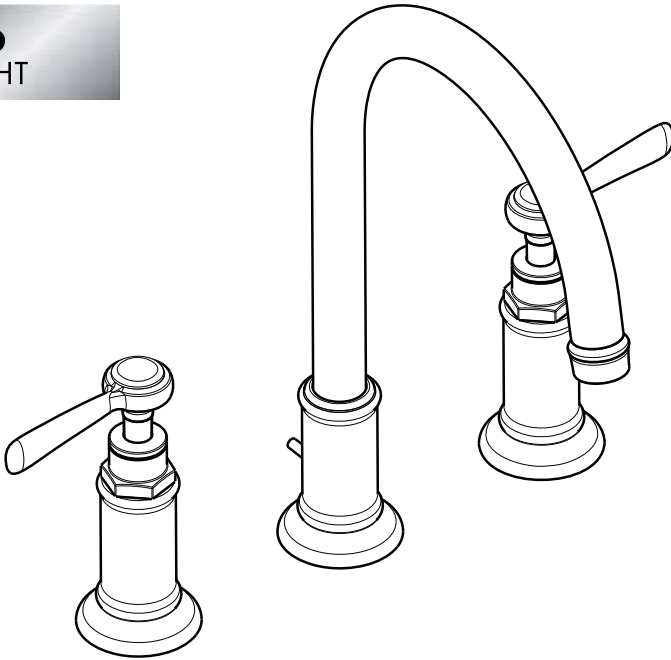

Axor Montreux Widespread Lavatory Faucet

16514XX1

ECO
RIGHT

Product Features

- Lever handles
- Solid brass
- 90° ceramic cartridges
- Includes pop-up drain
- Spout swivels 150°
- Max. flow rate 1.5 gpm

Available Finishes

Chrome	16514001
Brushed Nickel	16514821
Polished Nickel	16514831

Required Accessories

1/2" hot and cold supply lines

The measurements shown are for reference only.

Products and specifications shown are subject to change without notice.