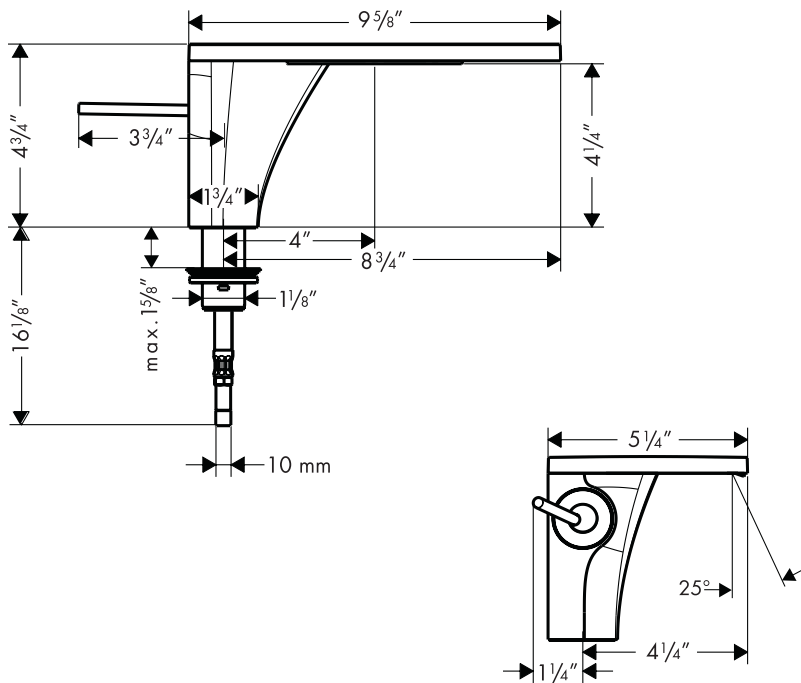

Product Features

- Single hole installation
- Ceramic cartridge
- Award-winning design
- 10 mm flexible supply hoses – includes 3/8" adapters

Available Finishes

Chrome

18010001

Optional Accessories

Grid drain

06400000

The measurements shown are for reference only.

Products and specifications shown are subject to change without notice.

Specification sheet revised 6/2008