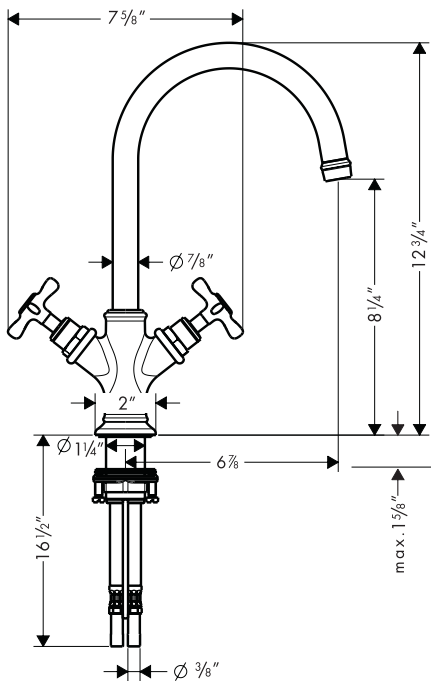

Available Finishes

Chrome	16502001
Brushed Nickel	16502821
Polished Nickel	16502831

Optional Accessories

Cap kit set	16911XX0

Installation Notes

- 3/8" supply hoses - requires 3/8" compression fittings

The measurements shown are for reference only.

Products and specifications shown are subject to change without notice.

Specification sheet revised 12/2007