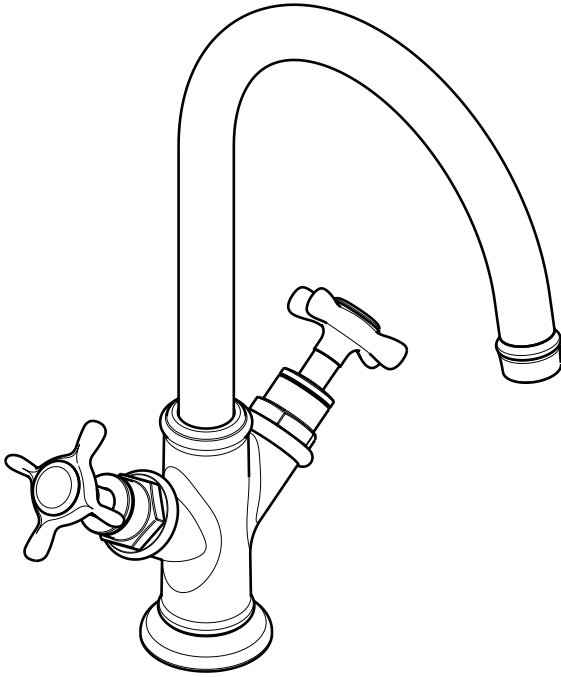

Axor Montreux 2-Handle Lavatory Faucet

16506XX1

Product Features

- Traditional cross handles with 90° ceramic cartridges
- Single hole installation
- Solid brass
- Spout swivels 150°
- 2.2 gpm max.

Available Finishes

Chrome	16506001
Brushed Nickel	16506821
Polished Nickel	16506831

Optional Accessories

Cap kit set	16911XX0
Grid drain	06400XX0

Installation Notes

- 3/8" supply hoses – requires 3/8" compression fittings

The measurements shown are for reference only.