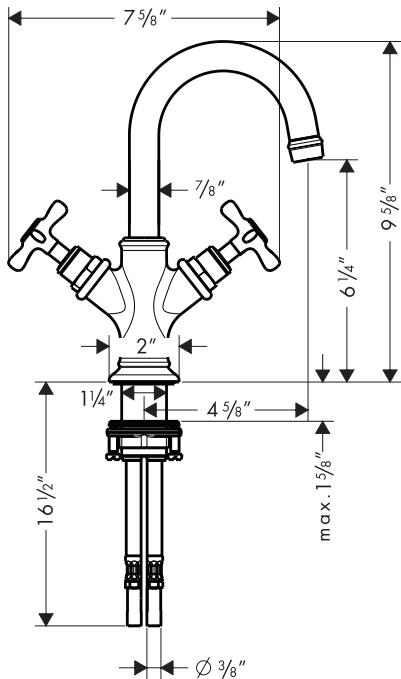

Axor Montreux 2-Handle Lavatory Faucet

16505XX1

Product Features

- Traditional cross handles with 90° ceramic cartridges
- Single hole installation
- Solid brass
- Spout swivels 150°
- Includes pop-up drain
- 2.2 gpm max.

Available Finishes

Chrome	16505001
Brushed Nickel	16505821
Polished Nickel	16505831

Optional Accessories

Cap kit set	16911XX0
-------------	----------

Installation Notes

- 3/8" supply hoses – requires 3/8" compression fittings

The measurements shown are for reference only.

Products and specifications shown are subject to change without notice.

Specification sheet revised 3/2008