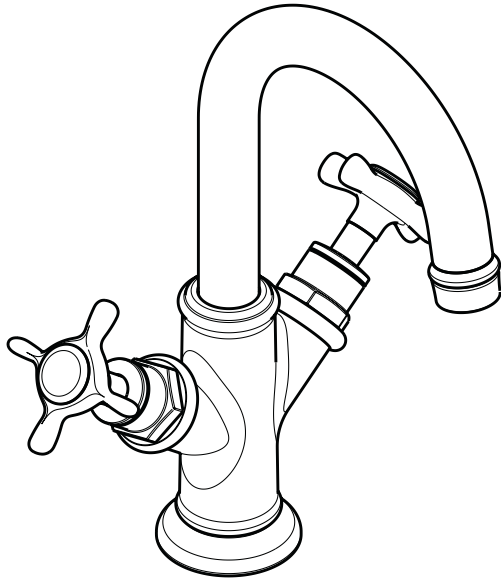

Axor Montreux 2-Handle Lavatory Faucet

16505XX1

Product Features

- Traditional cross handles with 90° ceramic cartridges
- Single hole installation
- Solid brass
- Spout swivels 150°
- Includes pop-up drain
- 2.2 gpm max.

Available Finishes

Chrome	16505001
Brushed Nickel	16505821
Polished Nickel	16505831

Optional Accessories

Cap kit set	16911XX0
-------------	----------

Installation Notes

- 3/8" supply hoses – requires 3/8" compression fittings