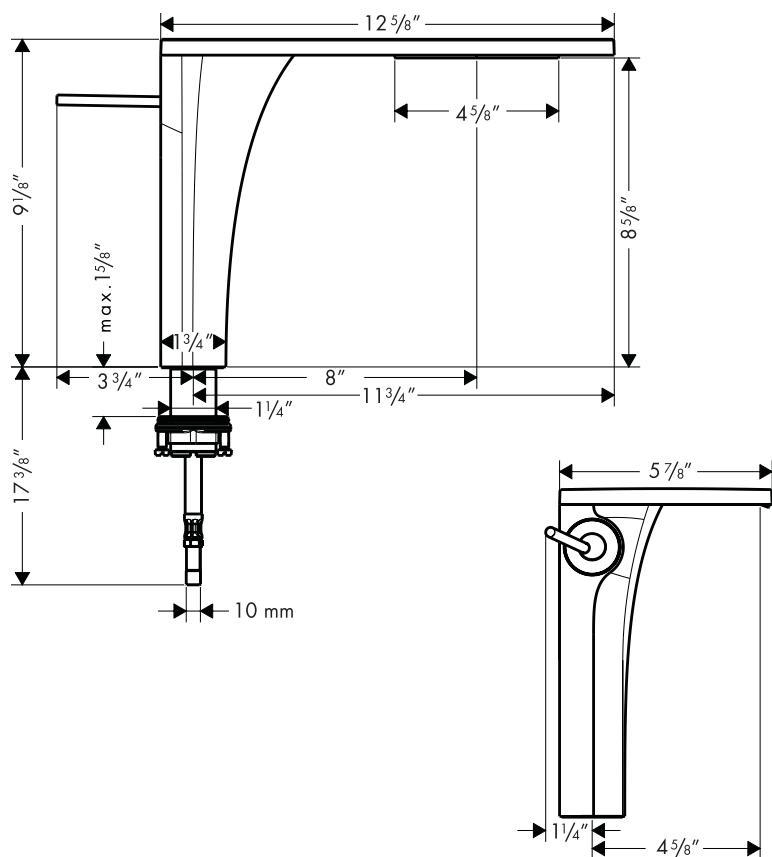

Axor Massaud Lavatory Mixer, Tall

18020001

Product Features

- Single hole installation
- Ceramic cartridge
- Award-winning design
- For vessel-type sinks
- 10 mm flexible supply hoses – includes 3/8" adapters

Available Finishes

Chrome

18020001

Optional Accessories

Grid drain

06400000

The measurements shown are for reference only.

Products and specifications shown are subject to change without notice.

Specification sheet revised 3/2008