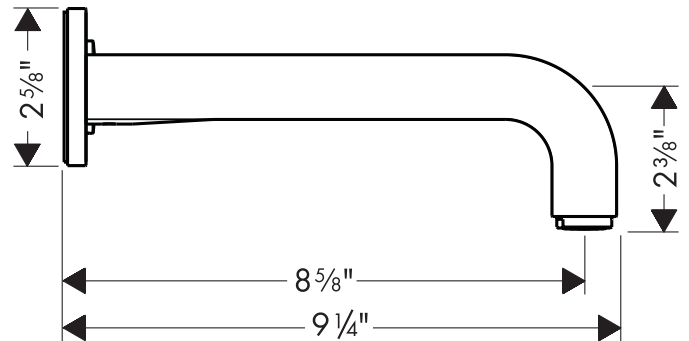

Axor Citterio Wall-mount Lav Set 39116XX1

Available in Chrome (00), Brushed Nickel (82)

Product Specification

Ceramic cartridge
Cascade no-clog aerator
ADA compliant
Flow rate 2.2 gpm
Requires rough valve 38111181 (not included)

Available accessory:
Grid drain 060400000

hansgrohe