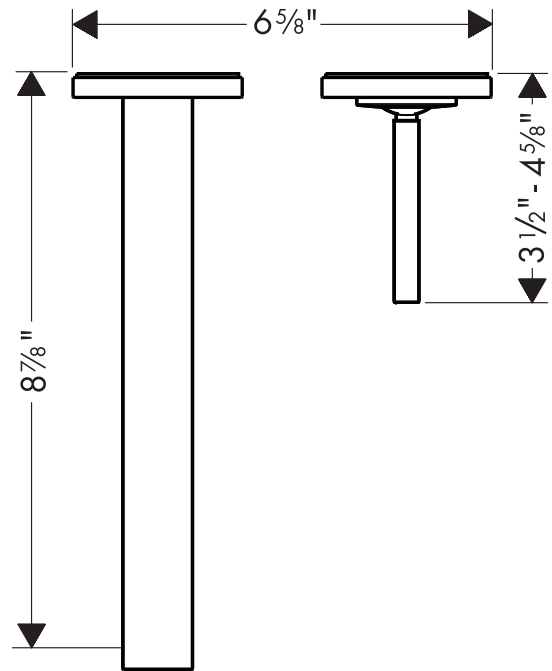

Axor Citterio Wall-mount Lav Set 39116XX1

Available in Chrome (00), Brushed Nickel (82)

Product Specification

Ceramic cartridge
Cascade no-clog aerator
ADA compliant
Flow rate 2.2 gpm
Requires rough valve 38111181 (not included)

Available accessory:
Grid drain 060400000

hansgrohe