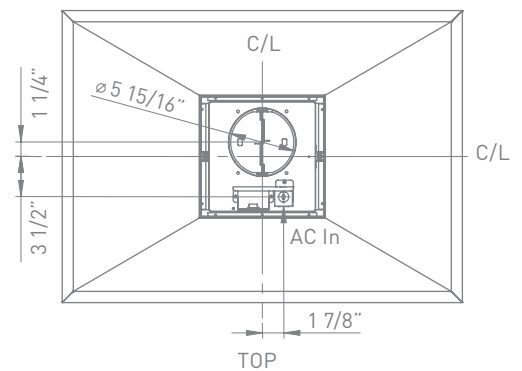

MODEL	SIZE	INTERNAL BLOWER		IN-LINE/EXTERNAL	
		Min.-Max. CFM	Min.-Max. Sones	Min.-Max. CFM	Min.-Max. Sones
ZAZ-M90AS	36"	240 - 600	1.8 - 6	NA	NA
ZAZ-E42AS	42"	240 - 600	1.8 - 6	NA	NA
ZAZ-M90AS290	36"	210 - 290	1.4 - 2.8	NA	NA
ZAZ-E42AS290	42"	210 - 290	1.4 - 2.8	NA	NA

SIZE	
ZAZ-M90AS / ZAZ-M90AS290	36"
ZAZ-E42AS / ZAZ-E42AS290	42"
PERFORMANCE	
INTERNAL, MIN.-MAX. BLOWER CFM	
ZAZ-M90AS / ZAZ-E42AS	240 - 600
ZAZ-M90AS290 / ZAZ-E42AS290	210 - 290
INTERNAL, MIN.-MAX. SONES	
ZAZ-M90AS / ZAZ-E42AS	1.8 - 6
ZAZ-M90AS290 / ZAZ-E42AS290	1.4 - 2.8
COLOR	
STAINLESS STEEL	SS
FEATURES	
CONTROLS	Electronic LED
SPEED LEVELS	3
AUTO DELAY-OFF	No
LIGHTING	Halogen, 50W x4
DUAL LEVEL LIGHTING	Yes
FILTERS	Aluminum Mesh
RECIRCULATING OPTION	Yes
EXTENSION DUCT COVER OPTION	Yes, Up to 12' Ceiling
DUCT SPECIFICATIONS	
VERTICAL - INTERNAL	6"
HORIZONTAL - INTERNAL	NA
AC INPUT	
	120V - 60Hz
AC POWER	
ZAZ-M90AS / ZAZ-E42AS	Max. 500W at 4.2A
ZAZ-M90AS290 / ZAZ-E42AS290	Max. 270W at 2.3A
OPTIONAL ACCESSORIES	
RECIRCULATING KIT	
ZAZ-M90AS / ZAZ-M90AS290	ZRC-00AZ
ZAZ-E42AS / ZAZ-E42AS290	ZRC-01AZ
EXTENSION DUCT COVER	Z1C-00AZ
MOUNTING HEIGHT*	
	26" - 34"

FRONT

SIDE

TOP

CEILING HEIGHT		8'	8.5'	9'	9.5'	10'	10.5'	11'	12'
STANDARD DUCT COVER	Ducted Mounting Height*	26"-28.5"	26"-34"	26"-34"	28"-34"	34"-34"	NA	NA	NA
	Recirc. Mounting Height*	NA	26" - 30"	26"-34"	28"-34"	34"-34"	NA	NA	NA
EXTENSION DUCT COVER	Ducted Mounting Height*	NA	NA	NA	26" - 31"	26"-34"	26"-34"	26"-34"	28"-34"
	Recirc. Mounting Height*	NA	NA	NA	26" - 27"	26" - 33"	26"-34"	26"-34"	28"-34"

*Mounting height refers to distance between top of a 36" tall cooking surface and bottom of hood.