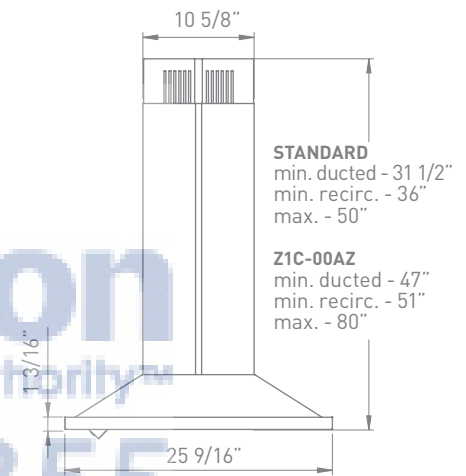

SIZE	
ZAZ-M90AS / ZAZ-M90AS290	36"
ZAZ-E42AS / ZAZ-E42AS290	42"
PERFORMANCE	
INTERNAL, MIN.-MAX. BLOWER CFM	
ZAZ-M90AS / ZAZ-E42AS	240 - 600
ZAZ-M90AS290 / ZAZ-E42AS290	210 - 290
INTERNAL, MIN.-MAX. SONES	
ZAZ-M90AS / ZAZ-E42AS	1.8 - 6
ZAZ-M90AS290 / ZAZ-E42AS290	1.4 - 2.8
COLOR	
STAINLESS STEEL	SS
FEATURES	
CONTROLS	Electronic LED
SPEED LEVELS	3
AUTO DELAY-OFF	No
LIGHTING	Halogen, 50W x4
DUAL LEVEL LIGHTING	Yes
FILTERS	Aluminum Mesh
RECIRCULATING OPTION	Yes
EXTENSION DUCT COVER OPTION	Yes, Up to 12' Ceiling
DUCT SPECIFICATIONS	
VERTICAL - INTERNAL	6"
HORIZONTAL - INTERNAL	NA
AC INPUT	
	120V - 60Hz
AC POWER	
ZAZ-M90AS / ZAZ-E42AS	Max. 500W at 4.2A
ZAZ-M90AS290 / ZAZ-E42AS290	Max. 270W at 2.3A
OPTIONAL ACCESSORIES	
RECIRCULATING KIT	
ZAZ-M90AS / ZAZ-M90AS290	ZRC-00AZ
ZAZ-E42AS / ZAZ-E42AS290	ZRC-01AZ
EXTENSION DUCT COVER	Z1C-00AZ
MOUNTING HEIGHT*	
	26" - 34"

SIDE

CEILING HEIGHT		8'	8.5'	9'	9.5'	10'	10.5'	11'	12'
STANDARD DUCT COVER	Ducted Mounting Height*	26"-28.5"	26"-34"	26"-34"	28"-34"	34"-34"	NA	NA	NA
	Recirc. Mounting Height*	NA	26" - 30"	26"-34"	28"-34"	34"-34"	NA	NA	NA
EXTENSION DUCT COVER	Ducted Mounting Height*	NA	NA	NA	26" - 31"	26"-34"	26"-34"	26"-34"	28"-34"
	Recirc. Mounting Height*	NA	NA	NA	26" - 27"	26" - 33"	26"-34"	26"-34"	28"-34"

*Mounting height refers to distance between top of a 36" tall cooking surface and bottom of hood.