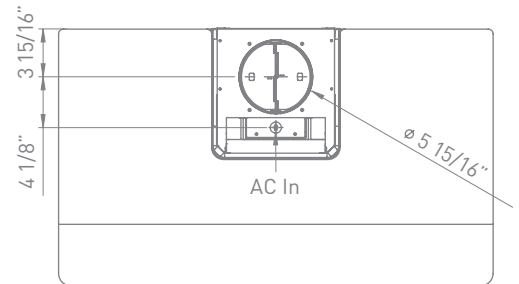

MODEL	SIZE	INTERNAL BLOWER		IN-LINE/EXTERNAL	
		Min.-Max. CFM	Min.-Max. Sones	Min.-Max. CFM	Min.-Max. Sones
ZAG-E30AG	30"	240 - 600	1.8 - 6	NA	NA
ZAG-M90AG	36"	240 - 600	1.8 - 6	NA	NA
ZAG-E30AG290	30"	210 - 290	1.4 - 2.8	NA	NA
ZAG-M90AG290	36"	210 - 290	1.4 - 2.8	NA	NA

**ANGOLO WALL | EUROPA CLASSICS**

<b>SIZE</b>	
ZAG-E30AG / ZAG-E30AG290	30"
ZAG-M90AG / ZAG-M90AG290	36"
<b>PERFORMANCE</b>	
INTERNAL, MIN.-MAX. BLOWER CFM	
ZAG-E30AG / ZAG-M90AG	240 - 600
ZAG-E30AG290 / ZAG-M90AG290	210 - 290
INTERNAL, MIN.-MAX. SONES	
ZAG-E30AG / ZAG-M90AG	1.8 - 6
ZAG-E30AG290 / ZAG-M90AG290	1.4 - 2.8
<b>COLOR</b>	
STAINLESS STEEL	SS w/ Glass Canopy
<b>FEATURES</b>	
CONTROLS	Electronic LED
SPEED LEVELS	3
AUTO DELAY-OFF	No
LIGHTING	Halogen, 50W x2
DUAL LEVEL LIGHTING	Yes
FILTERS	Aluminum Mesh
RECIRCULATING OPTION	Yes
EXTENSION DUCT COVER OPTION	Yes, Up to 12' Ceiling
<b>DUCT SPECIFICATIONS</b>	
VERTICAL - INTERNAL	6"
HORIZONTAL - INTERNAL	NA
<b>AC INPUT</b>	
	120V - 60Hz
<b>AC POWER</b>	
ZAG-E30AG / ZAG-M90AG	Max. 400W at 3.3A
ZAG-E30AG290 / ZAG-M90AG290	Max. 171W at 1.5A
<b>OPTIONAL ACCESSORIES</b>	
RECIRCULATING KIT	ZRC-00AG
EXTENSION DUCT COVER	Z1C-00AG
<b>MOUNTING HEIGHT*</b>	
	26" - 34"

FRONT

SIDE

TOP

<b>CEILING HEIGHT</b>		8'	8.5'	9'	9.5'	10'	10.5'	11'	12'
<b>STANDARD DUCT COVER</b>	Ducted Mounting Height*	26"-33"	26"-34"	26"-34"	28"-34"	34"-34"	NA	NA	NA
	Recirc. Mounting Height*	26"-28.5"	26"-34"	26"-34"	28"-34"	34"-34"	NA	NA	NA
<b>EXTENSION DUCT COVER</b>	Ducted Mounting Height*	NA	NA	26"-30.5"	26"-34"	26"-34"	26"-34"	26"-34"	28"-34"
	Recirc. Mounting Height*	NA	NA	26"-26"	26"-32"	26"-34"	26"-34"	26"-34"	28"-34"