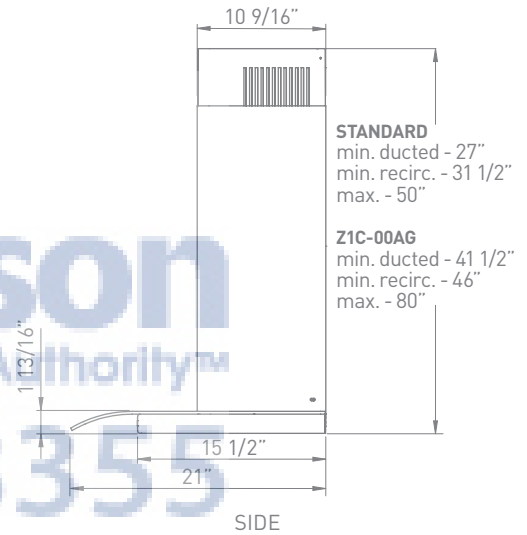

ANGOLO WALL | EUROPA CLASSICS

SIZE	
ZAG-E30AG / ZAG-E30AG290	30"
ZAG-M90AG / ZAG-M90AG290	36"
PERFORMANCE	
INTERNAL, MIN.-MAX. BLOWER CFM	
ZAG-E30AG / ZAG-M90AG	240 - 600
ZAG-E30AG290 / ZAG-M90AG290	210 - 290
INTERNAL, MIN.-MAX. SONES	
ZAG-E30AG / ZAG-M90AG	1.8 - 6
ZAG-E30AG290 / ZAG-M90AG290	1.4 - 2.8
COLOR	
STAINLESS STEEL	SS w/ Glass Canopy
FEATURES	
CONTROLS	Electronic LED
SPEED LEVELS	3
AUTO DELAY-OFF	No
LIGHTING	Halogen, 50W x2
DUAL LEVEL LIGHTING	Yes
FILTERS	Aluminum Mesh
RECIRCULATING OPTION	Yes
EXTENSION DUCT COVER OPTION	Yes, Up to 12' Ceiling
DUCT SPECIFICATIONS	
VERTICAL - INTERNAL	6"
HORIZONTAL - INTERNAL	NA
AC INPUT	
	120V - 60Hz
AC POWER	
ZAG-E30AG / ZAG-M90AG	Max. 400W at 3.3A
ZAG-E30AG290 / ZAG-M90AG290	Max. 171W at 1.5A
OPTIONAL ACCESSORIES	
RECIRCULATING KIT	ZRC-00AG
EXTENSION DUCT COVER	Z1C-00AG
MOUNTING HEIGHT*	
	26" - 34"

SIDE

CEILING HEIGHT		8'	8.5'	9'	9.5'	10'	10.5'	11'	12'
STANDARD DUCT COVER	Ducted Mounting Height*	26"-33"	26"-34"	26"-34"	28"-34"	34"-34"	NA	NA	NA
	Recirc. Mounting Height*	26"-28.5"	26"-34"	26"-34"	28"-34"	34"-34"	NA	NA	NA
EXTENSION DUCT COVER	Ducted Mounting Height*	NA	NA	26"-30.5"	26"-34"	26"-34"	26"-34"	26"-34"	28"-34"
	Recirc. Mounting Height*	NA	NA	26"-26"	26"-32"	26"-34"	26"-34"	26"-34"	28"-34"

*Mounting height refers to distance between top of a 36" tall cooking surface and bottom of hood.