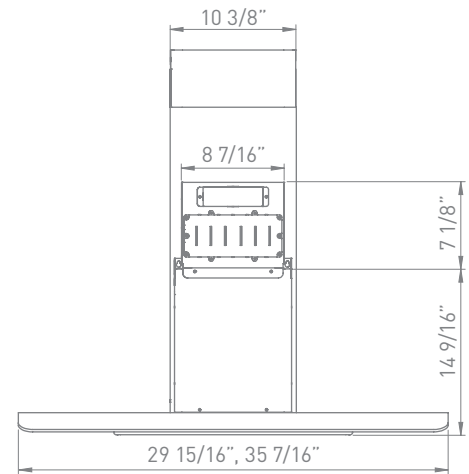

MODEL	SIZE	INTERNAL BLOWER		IN-LINE/EXTERNAL	
		Min.-Max. CFM	Min.-Max. Sones	Min.-Max. CFM	Min.-Max. Sones
ZAG-E30AG	30"	240 - 600	1.8 - 6	NA	NA
ZAG-M90AG	36"	240 - 600	1.8 - 6	NA	NA
ZAG-E30AG290	30"	210 - 290	1.4 - 2.8	NA	NA
ZAG-M90AG290	36"	210 - 290	1.4 - 2.8	NA	NA

**ANGOLO WALL | EUROPA CLASSICS**

<b>SIZE</b>	
ZAG-E30AG / ZAG-E30AG290	30"
ZAG-M90AG / ZAG-M90AG290	36"
<b>PERFORMANCE</b>	
INTERNAL, MIN.-MAX. BLOWER CFM	
ZAG-E30AG / ZAG-M90AG	240 - 600
ZAG-E30AG290 / ZAG-M90AG290	210 - 290
INTERNAL, MIN.-MAX. SONES	
ZAG-E30AG / ZAG-M90AG	1.8 - 6
ZAG-E30AG290 / ZAG-M90AG290	1.4 - 2.8
<b>COLOR</b>	
STAINLESS STEEL	SS w/ Glass Canopy
<b>FEATURES</b>	
CONTROLS	Electronic LED
SPEED LEVELS	3
AUTO DELAY-OFF	No
LIGHTING	Halogen, 50W x2
DUAL LEVEL LIGHTING	Yes
FILTERS	Aluminum Mesh
RECIRCULATING OPTION	Yes
EXTENSION DUCT COVER OPTION	Yes, Up to 12' Ceiling
<b>DUCT SPECIFICATIONS</b>	
VERTICAL - INTERNAL	6"
HORIZONTAL - INTERNAL	NA
<b>AC INPUT</b>	
	120V - 60Hz
<b>AC POWER</b>	
ZAG-E30AG / ZAG-M90AG	Max. 400W at 3.3A
ZAG-E30AG290 / ZAG-M90AG290	Max. 171W at 1.5A
<b>OPTIONAL ACCESSORIES</b>	
RECIRCULATING KIT	ZRC-00AG
EXTENSION DUCT COVER	Z1C-00AG
<b>MOUNTING HEIGHT*</b>	
	26" - 34"