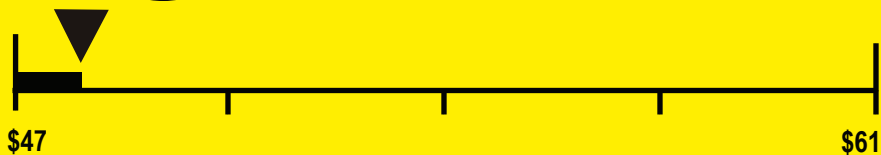

## Estimated Yearly Operating Cost

**\$48**

Cost Range of Similar Models

**451** kWh

Estimated Yearly Electricity Use

Your cost will depend on your utility rates and use.

- † Cost range based only on models of similar capacity with automatic defrost, with bottom mounted freezer, and without through-the-door-ice service.
- † Estimated operating cost based on a 2007 national average electricity cost of 10.65 cents per kWh.
- † For more information, visit [www.ftc.gov/appliances](http://www.ftc.gov/appliances).