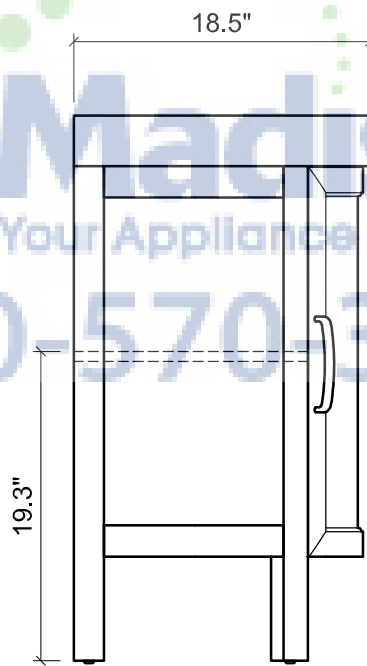

ALEXA FOR BOLERO

BOLERO CERAMIC SINK

FRONT VIEW

SIDE VIEW

TOP VIEW

BACK VIEW

TOP VIEW

Specifications:

- Recessed panel door
- Right hinged door
- Soft-closing hinges
- Fixed U-Shaped shelf
- Polyurethane finish on top coat