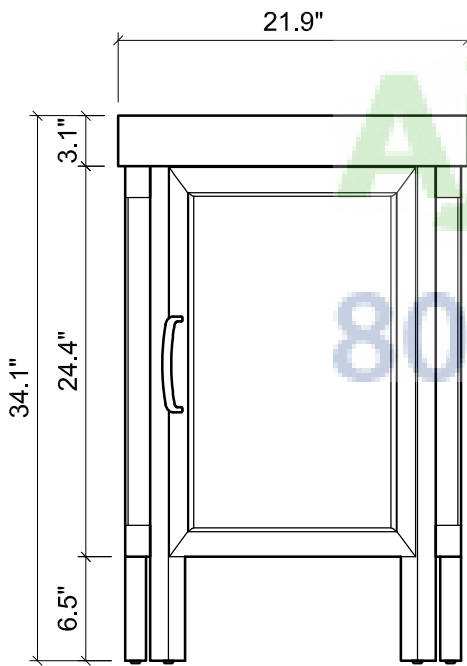

ALEXA FOR BOLERO

BOLERO CERAMIC SINK

FRONT VIEW

SIDE VIEW

TOP VIEW

BACK VIEW

TOP VIEW

Specifications:

- Recessed panel door
- Right hinged door
- Soft-closing hinges
- Fixed U-Shaped shelf
- Polyurethane finish on top coat