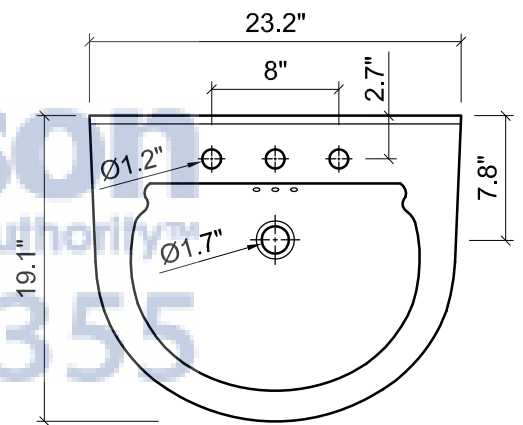

ALEXA FOR BOLERO

BOLERO CERAMIC SINK

FRONT VIEW

SIDE VIEW

TOP VIEW

BACK VIEW

TOP VIEW

Specifications:

- Recessed panel door
- Right hinged door
- Soft-closing hinges
- Fixed U-Shaped shelf
- Polyurethane finish on top coat