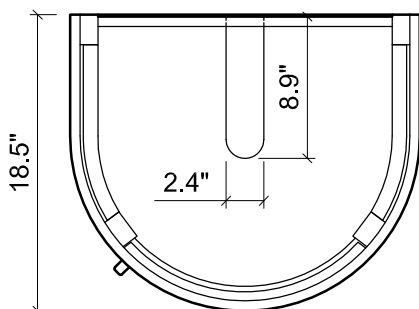

ALEXA FOR BOLERO

BOLERO CERAMIC SINK

FRONT VIEW

SIDE VIEW

TOP VIEW

BACK VIEW

TOP VIEW

Specifications: