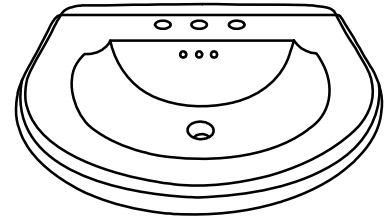

ALEXA FOR BOLERO

BOLERO CERAMIC SINK

FRONT VIEW

SIDE VIEW

TOP VIEW

BACK VIEW

TOP VIEW

Specifications:

- Recessed panel door
- Right hinged door
- Soft-closing hinges
- Fixed U-Shaped shelf
- Polyurethane finish on top coat