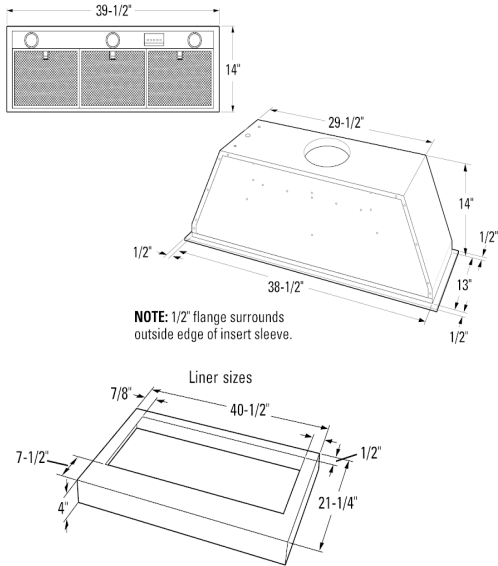

GE Monogram® 42" Custom Hood Insert

Model# ZVC42LSS

- Patented Installation Process - Makes the insert ideally suited to a wide variety of custom hood applications; with easy and secure connection to the ventilation duct
- Dual-Blower Ventilation with 1200 CFM - Provides the power necessary to capture the smoke and oily fumes produced by high-performance cooking equipment
- Control Panel with Remote-Mount Option - Offers added flexibility for wall or countertop installation
- Blower, Liner and Filters Included - No additional components or accessory kits required
- Three Halogen Lights - Illuminate the cooktop surface
- Three Stainless Steel Mesh Filters - Trap airborne grease particles and can be easily removed for safe cleaning in your dishwasher
- Protective Liner - Helps prevent heat and moisture build up inside the canopy

FEATURES

Blower Levels	4
Control Type	Electronic, Pushbutton
Cooktop Lighting	3, Halogen
Dual Blowers	Yes
Exhaust Options	8" Round Duct
Lighting Levels	4
Removable Filter	Yes
Removable Stainless Steel Filters	3
Required Duct Size (In.)	8" Round
Variable Speed Fan	Yes
Vertical Exhaust Blower Rating (CFM)	1200
Vertical Exhaust-Round (Cubic Feet / Minute)	1200
Welded / Finished Seams	Yes
Indicator Lights	"ON"

To locate a GE Monogram dealer, call 1-800-626-2000

GE Monogram® 42" Custom Hood Insert

Model# ZVC42LSS

APPROXIMATE DIMENSIONS (HxDxW)

- 18 in x 21 1/4 in x 40 1/2 in

WARRANTY

- Labor Warranty - Limited 1-year entire appliance
- Parts Warranty - Limited 1-year entire appliance
- Warranty Notes - See written warranty for full details