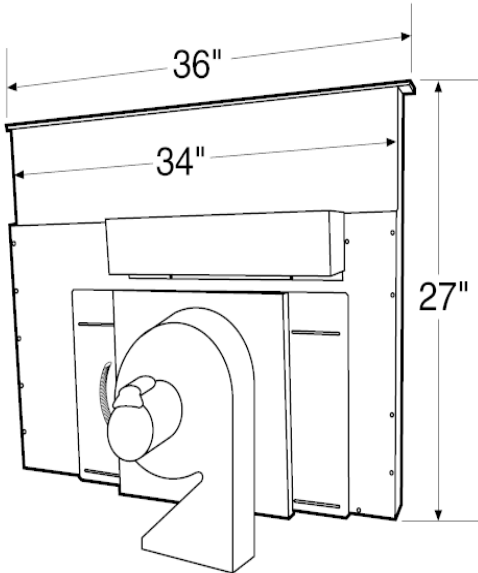

- 36" Telescopic Downdraft System
- 500 CFM Performance
- Remote Raise/Lower Switch
- Upfront Variable Speed Fan with Slide Control
- Raises to 8-1/2" Over Cooktop Surface
- Retracts when not in use
- Removable Grease Filters
- 3-1/4" x 10" Rectangular Duct
- Optional Blower Mount Capabilities
- Stainless Steel Vent Body
- Minimum 6" Round Duct Capabilities

To locate a GE Monogram dealer, call 1-800-626-2000

GE Monogram® 36" Stainless Telescopic Downdraft

Model# ZVB36SHSS

APPROXIMATE DIMENSIONS (HxDxW)

- 8 1/2 in x 2 1/4 in x 36 in

CUSTOM OPTION and ACCESSORIES