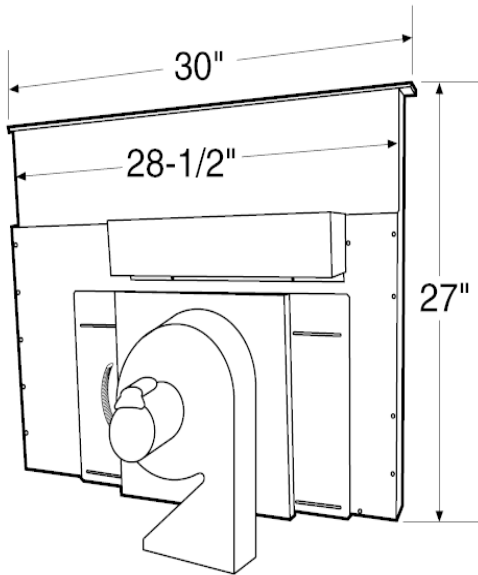

To locate a GE Monogram dealer, call 1-800-626-2000

GE Monogram® 30" Stainless Telescopic Downdraft

Model# ZVB30SHSS

APPROXIMATE DIMENSIONS (HxDxW)

- 8 1/2 in x 2 1/4 in x 30 in

CUSTOM OPTION and ACCESSORIES