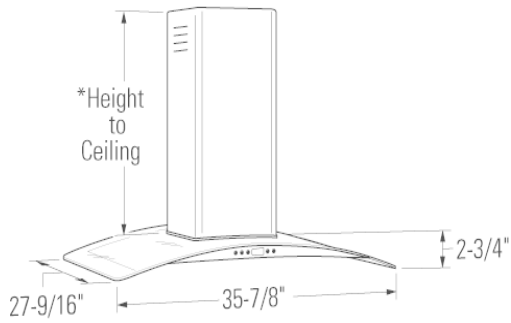

GE Monogram® 36" Glass Canopy Hood

Model# ZV925SLSS

FEATURES

Electronic Push Button Controls	Yes, with LCD Display
Required Duct Size (In.)	8" Round
Variable Speed Fan	Low/Med/High/Boost
Vertical Exhaust-Round (Cubic Feet / Minute)	570
Auto "On"	Yes
Blower Levels	4
Vertical Exhaust Blower Rating (CFM)	570
Removable Stainless Steel Filters	1
"On" Indicator Light	Yes - Lighted rings around buttons
Halogen Lamps	4
Lighting Levels	4
Damper in Transition	Yes
Recirculating Capable	Yes
Welded / Finished Seams	Yes

To locate a GE Monogram dealer, call 1-800-626-2000

GE Monogram® 36" Glass Canopy Hood

Model# ZV925SLSS

APPROXIMATE DIMENSIONS (HxDxW)

- 3 1/4 in x 27 9/16 in x 35 7/8 in

WARRANTY

- Parts Warranty - Limited 1-year entire appliance
- Labor Warranty - Limited 1-year entire appliance
- Warranty Notes - For models produced on or after January 1, 2006