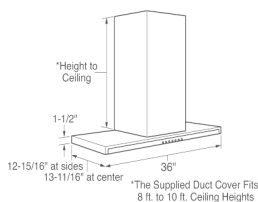

Model# ZV800BJBB