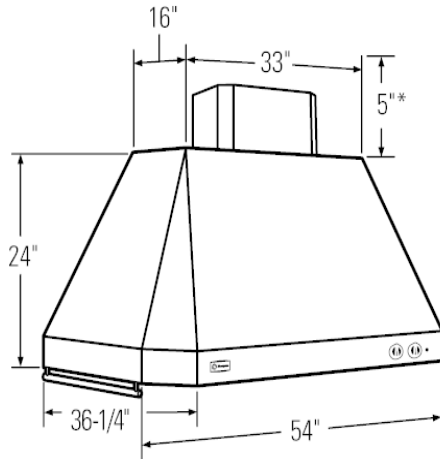

GE Monogram® 54" Professional Taper Sided Island Hood

Model# ZV54ISHSS

*5" for ceiling heights of 7'11" to 8'5"
using the supplied support frame and duct cover

APPROXIMATE DIMENSIONS (HxDxW)

- 24 in x 36 1/4 in x 54 in

WARRANTY

- Parts Warranty - Limited 1-year entire appliance
- Labor Warranty - Limited 1-year entire appliance
- Warranty Notes - For models produced on or after January 1, 2006

See written warranty for full details

To locate a GE Monogram dealer, call 1-800-626-2000