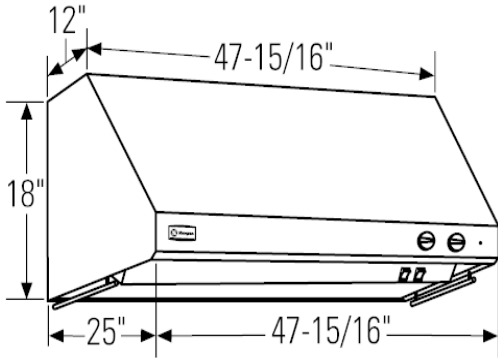

## FEATURES

Dual Blowers	Yes
Required Duct Size (In.)	10" Round
Variable Speed Fan	Yes
Utensil Rod	Brushed Stainless Steel
Vertical Exhaust Blower Rating (CFM)	1200
Baffle Stainless Steel Filters	3
Grease Tray	3
Removable Filter	Yes
"On" Indicator Light	Yes
Halogen Lamps	3
Infrared Warming Lamps	2
Lighting Levels	4
Exhaust Options - 10" Round	Yes
Damper in Transition	Yes
Double Wall Construction	Yes
Welded / Finished Seams	Yes

## APPROXIMATE DIMENSIONS (HxDxW)

- 18 in x 25 in x 48 in