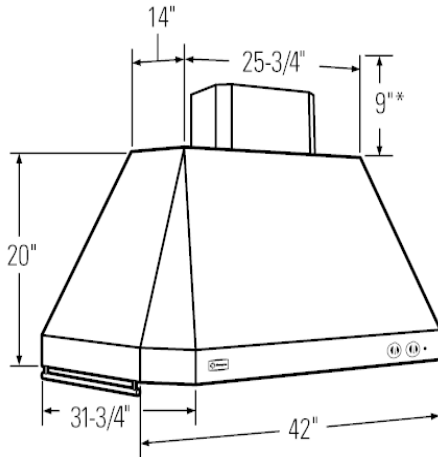

GE Monogram® 42" Professional Taper Sided Island Hood

Model# ZV42ISHSS

*9" for ceiling heights of 7'11" to 8'5"
using the supplied support frame and duct cover

APPROXIMATE DIMENSIONS (HxDxW)

- 20 in x 31 3/4 in x 42 in

WARRANTY

- Parts Warranty - Limited 1-year entire appliance
- Labor Warranty - Limited 1-year entire appliance
- Warranty Notes - For models produced on or after January 1, 2006

See written warranty for full details