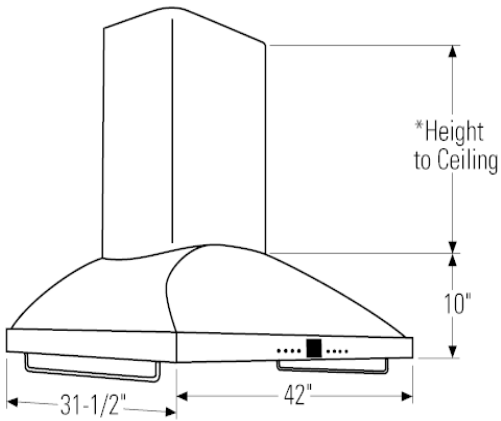

GE Monogram® 42" High Performance Island Hood

Model# ZV1050SFSS

FEATURES

Dual Blowers	Yes
Electronic Touchpad Controls	Yes
Required Duct Size (In.)	8" Round
Time Delay Shut-Off	Yes
Variable Speed Fan	Yes
Utensil Rod	Brushed Stainless Steel
Vertical Exhaust Blower Rating (CFM)	1080
Filter Cleaning Reminders	Yes
Removable Filter	3
Halogen Lamps	4
Lighting Levels	6
Welded / Finished Seams	Yes

- Electronic Touch Controls
- 1080 CFM Vertical Exhaust
- Dual Blowers
- 3 Removable Filters
- 4 Halogen Lamps with 6 Levels of Intensity
- Brushed Stainless Steel Utensil Rod
- 8" Round Required Duct Size

To locate a GE Monogram dealer, call 1-800-626-2000

GE Monogram® 42" High Performance Island Hood

Model# ZV1050SFSS

APPROXIMATE DIMENSIONS (HxDxW)

- 10 in x 31 1/2 in x 42 in

CUSTOM OPTION and ACCESSORIES

GE Monogram® 10 Foot Ceiling Duct Cover	ZX10510SFSS
GE Monogram® 9 Foot Ceiling Duct Cover	ZX1059SFSS