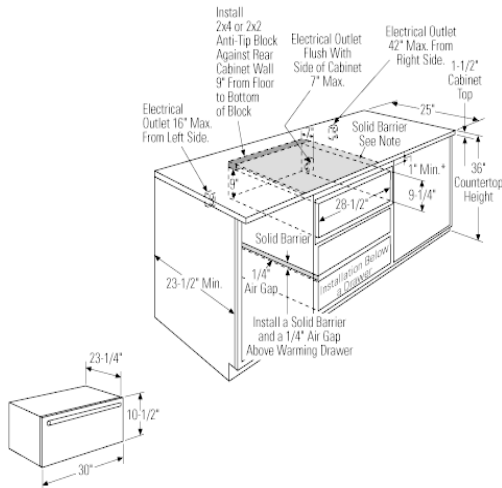

## FEATURES

Variable Humidity Control	Crisp - Moist
Variable Temperature Control	Proof(80)/Low(140)/Med(170)/High(210)
Pan Set Included	3-Pan Set
Half Rack	Yes
On/Off Rocker Switch	Yes
Removable Stainless Steel Pan	Yes
"On" Signal Light	Yes
Full Extension Ball Bearing Glides	Yes
Under Cooktop Installation	Yes
Under Wall Oven Installation	Yes
Power Cord Length	4' 8"
Receptacle Type	3-Prong
ADA Compliant	Yes

- Infinite Setting Temperature Control - 75 Degrees to 230 Degrees
- Variable Humidity Control; Crisp to Moist
- Removable Half Rack
- Removable Stainless Steel Pan
- 1.9 cu. ft Capacity
- Accepts 3/4" Trimless Custom Panel and Custom Handle with Trim Kit
- Accepts Optional Professional Panel Kit
- Variable Installation Options
- "On" Indicator Light
- On/Off Rocker Switch
- Full Extension Drawer on Ball Bearing Glides
- Hidden Controls Provide Flush Installation Appearance

## APPROXIMATE DIMENSIONS (HxDxW)

- 10 1/2 in x 23 1/4 in x 30 in