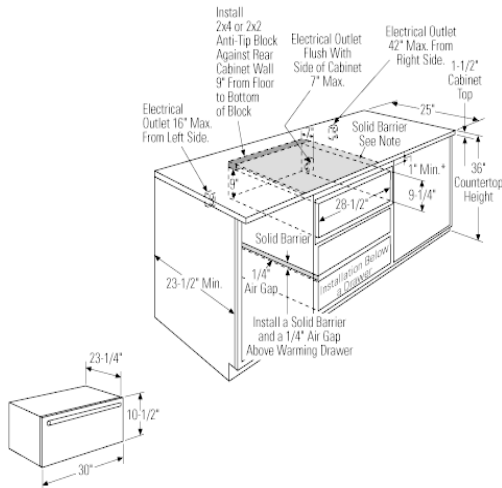

GE Monogram® 30" Black Warming Drawer

Model# ZTD910BFBB

FEATURES

Variable Humidity Control	Crisp - Moist
Variable Temperature Control	Proof(80)/Low(140)/Med(170)/High(210)
Pan Set Included	3-Pan Set
Half Rack	Yes
On/Off Rocker Switch	Yes
Removable Stainless Steel Pan	Yes
"On" Signal Light	Yes
Full Extension Ball Bearing Glides	Yes
Under Cooktop Installation	Yes
Under Wall Oven Installation	Yes
Power Cord Length	4' 8"
Receptacle Type	3-Prong
ADA Compliant	Yes

- Infinite Setting Temperature Control - 75 Degrees to 230 Degrees
- Variable Humidity Control; Crisp to Moist
- Removable Half Rack
- Removable Stainless Steel Pan
- 1.9 cu. ft Capacity
- Accepts 3/4" Trimless Custom Panel and Custom Handle with Trim Kit
- Accepts Optional Professional Panel Kit
- Variable Installation Options
- "On" Indicator Light
- On/Off Rocker Switch
- Full Extension Drawer on Ball Bearing Glides
- Hidden Controls Provide Flush Installation Appearance

To locate a GE Monogram dealer, call 1-800-626-2000

GE Monogram® 30" Black Warming Drawer

Model# ZTD910BFBB

APPROXIMATE DIMENTIONS (HxDxW)

- 10 1/2 in x 23 1/4 in x 30 in

CAPACITY

- Total Capacity (cubic feet) 1.90 cu ft